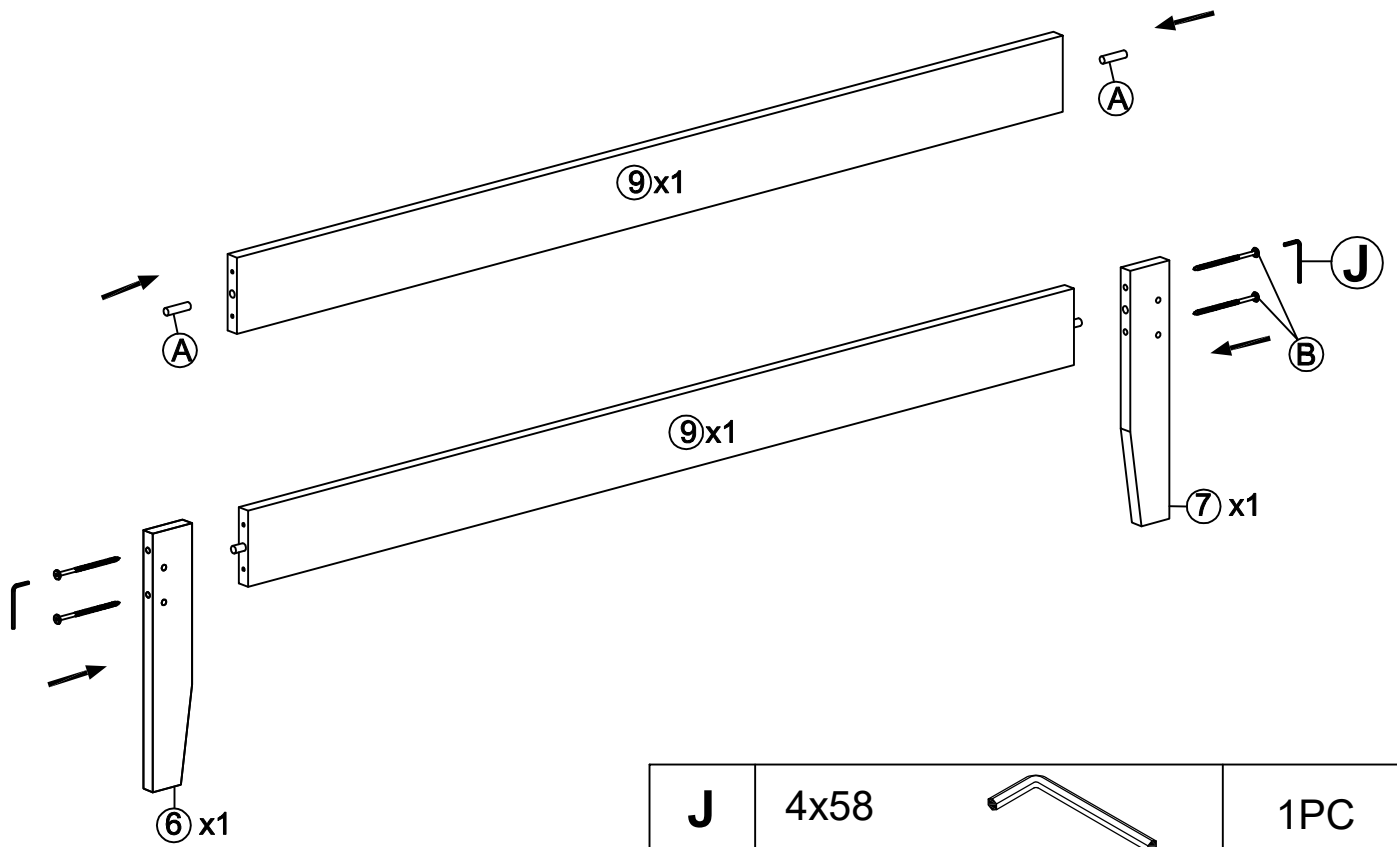

PATS LIST

1	Front drawer 	2pcs	11	Right back leg 	1pc
2	Back drawer 	2pcs	12	Cross bar HB 1 	2pcs
3	Side drawer 	4pcs	13	Cross bar HB 2 	2pcs
4	Bottom drawer 	2pcs	14	Cross bar HB 3 	1pc
5	Slats 	8pcs	15	Left side rails 	2pcs
6	Left front leg 	1pc	16	Right side rails 	2pcs
7	Right front leg 	1pc	17	Middle support slat 	2pcs
8	Middle legs 	2pcs	18	Middle support Legs 	4pcs
9	Cross bar FB 	1pc			
10	Left back leg 	1pc			

ASSEMBLY INSTRUCTIONS

A	Ø10x40		2PCS
----------	--------	---	------

J	4x58		1PC
B	6.5x110		2PCS

C	1/4x30		12PCS
----------	--------	---	-------

A	Ø10x40		2PCS
----------	--------	--	------

J	4x58		1PC
B	6.5x110		4PCS

A	Ø10x40		2PCS
----------	--------	---	------

D	Ø4x15		8PCS
E	50x28x2		2PCS

J	4x58		1PC
C	1/4x30		4PCS

A	Ø10x40		4PCS
F	1/4x25		2PCS

F	1/4x25		4PCS
G	1/4x60		8PCS

J	4x58		1PC
L	6.5x50		4PCS

I	Ø4x30		24PCS
----------	-------	---	-------

J	4x58		1PC
H	Ø8x30		16PCS

G	1/4x60	 	4PCS
----------	--------	---	------

J	4x58		1PC	K		8PCS
G	1/4x60		4PCS	I		16PCS