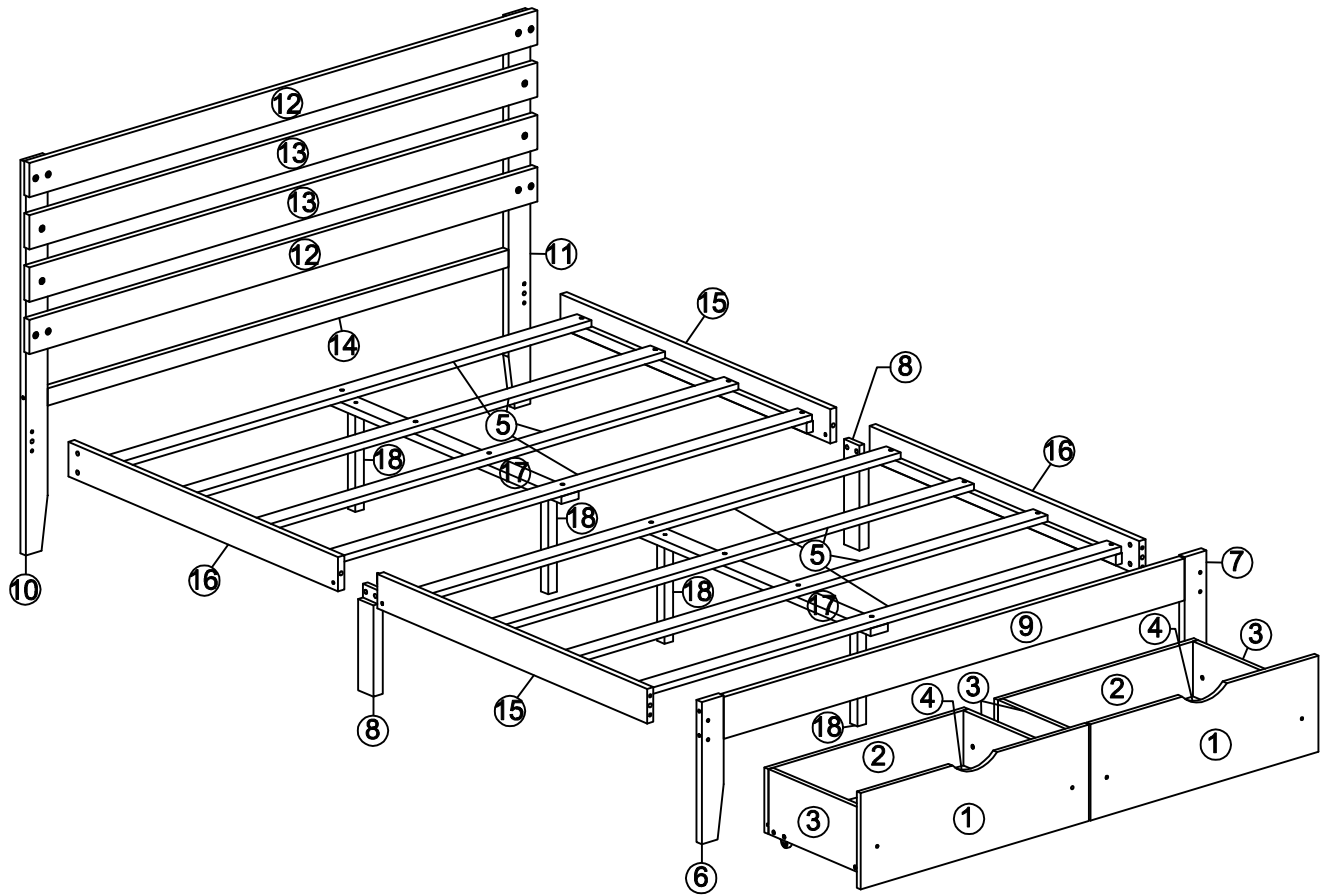

HARDWARE LIST

A	Ø10x40		10PCS	G	1/4x60	 	16PCS
B	6.5x110		6PCS	H	Ø8x30		16PCS
C	1/4x30	 	16PCS	I	Ø4x30		40PCS
D	Ø4x15		8PCS	J	4x58		1PC
E	50x28x2		2PCS	K			8PCS
F	1/4x25		6PCS	L	6.5x50		4PCS

ASSEMBLY INSTRUCTIONS

PATS LIST

1	Front drawer 	2pcs	11	Right back leg 	1pc
2	Back drawer 	2pcs	12	Cross bar HB 1 	2pcs
3	Side drawer 	4pcs	13	Cross bar HB 2 	2pcs
4	Bottom drawer 	2pcs	14	Cross bar HB 3 	1pc
5	Slats 	8pcs	15	Left side rails 	2pcs
6	Left front leg 	1pc	16	Right side rails 	2pcs
7	Right front leg 	1pc	17	Middle support slat 	2pcs
8	Middle legs 	2pcs	18	Middle support Legs 	4pcs
9	Cross bar FB 	1pc			
10	Left back leg 	1pc			

A	Ø10x40		2PCS
----------	--------	---	------

D	Ø4x15		8PCS
E	50x28x2		2PCS

J	4x58		1PC
C	1/4x30		4PCS

A	Ø10x40		4PCS
F	1/4x25		2PCS

F	1/4x25		4PCS
G	1/4x60		8PCS

J	4x58		1PC
L	6.5x50		4PCS

I	Ø4x30		24PCS
----------	-------	---	-------

J	4x58		1PC
H	Ø8x30		16PCS

G	1/4x60	 	4PCS
----------	--------	---	------

J	4x58		1PC	K		8PCS
G	1/4x60		4PCS	I		16PCS