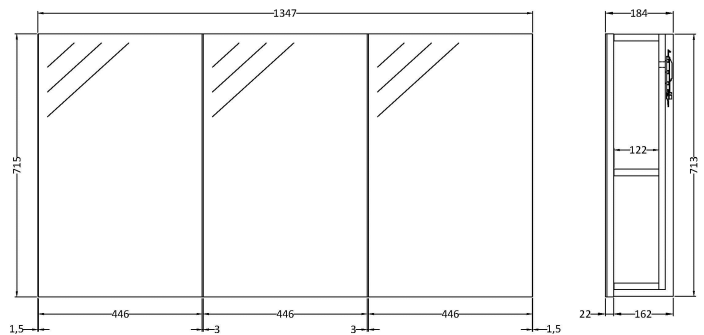

CUSTOMER DATA SHEET

DESCRIPTION:

1347mm 3 Door Mirror Unit

CUSTOMER DATA SHEET - FURNITURE

DESCRIPTION: 1347mm 3 Door Mirror Unit (Cabinet Only)

PRODUCT DIMENSIONS

Height (mm)	Width (mm)	Depth (mm)	Nett Wgt Kg
713	1347	162	22

PACKAGING DIMENSIONS

Height (mm)	Width (mm)	Depth (mm)	Gross Wgt Kg
755	1390	202	22

PACKAGING DATA

Box Colour	Brown Cardboard Box		
Box Qty	1	Label Colour	White Label
Label Size	50 x 100	Label Qty	2

OUTER BOX DIMENSIONS (If Applicable)

CUSTOMER DATA SHEET - FURNITURE

DESCRIPTION: 1347mm 3 Door Mirror Unit (Doors Only)

PRODUCT DIMENSIONS

Height (mm)	Width (mm)	Depth (mm)	Nett Wgt Kg
715	446	22	26

PACKAGING DIMENSIONS

Height (mm)	Width (mm)	Depth (mm)	Gross Wgt Kg
725	460	90	26

PACKAGING DATA

Box Colour	Brown Cardboard Box		
Box Qty	1	Label Colour	White Label
Label Size	50 x 100	Label Qty	2

OUTER BOX DIMENSIONS (If Applicable)

Height (mm)	Width (mm)	Depth (mm)	Gross Wgt Kg

PRODUCT DETAILS