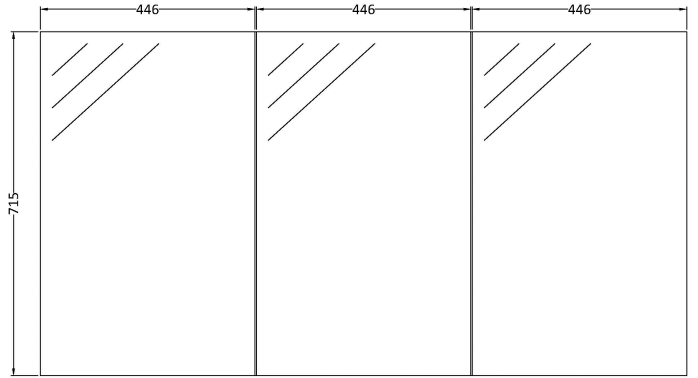

CUSTOMER DATA SHEET

DESCRIPTION:

1347mm 3 Door Mirror Unit

CUSTOMER DATA SHEET - FURNITURE

DESCRIPTION: 1347mm 3 Door Mirror Unit (Cabinet Only)

PRODUCT DIMENSIONS

Height (mm)	Width (mm)	Depth (mm)	Nett Wgt Kg
713	1347	162	22

PACKAGING DIMENSIONS

Height (mm)	Width (mm)	Depth (mm)	Gross Wgt Kg
755	1390	202	22

PACKAGING DATA

Box Colour	Brown Cardboard Box		
Box Qty	1	Label Colour	White Label
Label Size	50 x 100	Label Qty	2

OUTER BOX DIMENSIONS (If Applicable)

CUSTOMER DATA SHEET - FURNITURE

DESCRIPTION: 1347mm 3 Door Mirror Unit (Doors Only)

PRODUCT DIMENSIONS

Height (mm)	Width (mm)	Depth (mm)	Nett Wgt Kg
715	446	22	26

PACKAGING DIMENSIONS

Height (mm)	Width (mm)	Depth (mm)	Gross Wgt Kg
725	460	90	26

PACKAGING DATA

Box Colour	Brown Cardboard Box		
Box Qty	1	Label Colour	White Label
Label Size	50 x 100	Label Qty	2

OUTER BOX DIMENSIONS (If Applicable)

Height (mm)	Width (mm)	Depth (mm)	Gross Wgt Kg

PRODUCT DETAILS