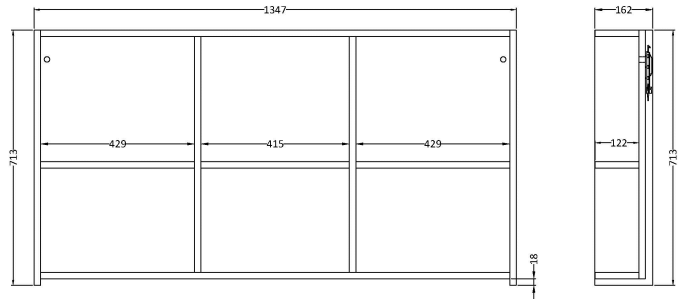

CUSTOMER DATA SHEET

DESCRIPTION:

1347mm 3 Door Mirror Unit

CUSTOMER DATA SHEET - FURNITURE

DESCRIPTION: 1347mm 3 Door Mirror Unit (Cabinet Only)

PRODUCT DIMENSIONS

Height (mm)	Width (mm)	Depth (mm)	Nett Wgt Kg
713	1347	162	22

PACKAGING DIMENSIONS

Height (mm)	Width (mm)	Depth (mm)	Gross Wgt Kg
755	1390	202	22

PACKAGING DATA

Box Colour	Brown Cardboard Box		
Box Qty	1	Label Colour	White Label
Label Size	50 x 100	Label Qty	2

OUTER BOX DIMENSIONS (If Applicable)

CUSTOMER DATA SHEET - FURNITURE

DESCRIPTION: 1347mm 3 Door Mirror Unit (Doors Only)

PRODUCT DIMENSIONS

Height (mm)	Width (mm)	Depth (mm)	Nett Wgt Kg
715	446	22	26

PACKAGING DIMENSIONS

Height (mm)	Width (mm)	Depth (mm)	Gross Wgt Kg
725	460	90	26

PACKAGING DATA

Box Colour	Brown Cardboard Box		
Box Qty	1	Label Colour	White Label
Label Size	50 x 100	Label Qty	2

OUTER BOX DIMENSIONS (If Applicable)

Height (mm)	Width (mm)	Depth (mm)	Gross Wgt Kg

PRODUCT DETAILS