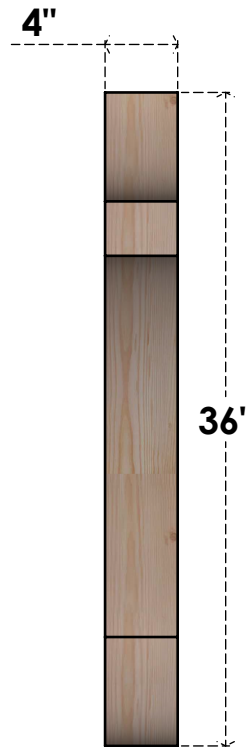

BRC04X28X36OLY00RDF

4"W X 28"D X 36"H OLYMPIC ROUGH SAWN BRACE, DOUGLAS FIR

SIDE

FRONT

EKENA MILLWORK
 2300 WEST MAIN ST.
 CLARKSVILLE, TX 75426
 TOLL FREE: 866-607-0453
 WWW.EKENAMILLWORK.COM

NOTES

1. INSTALLATION TO BE COMPLETED IN ACCORDANCE WITH MANUFACTURER'S SPECIFICATIONS.
2. DRAWING MAY NOT BE TO SCALE
3. THIS DRAWING IS INTENDED FOR DESIGN AND PLANNING PURPOSES ONLY.
4. ALL INFORMATION CONTAINED HEREIN WAS CURRENT AT THE TIME OF DEVELOPMENT BUT MUST BE REVIEWED AND APPROVED BY THE PRODUCT MANUFACTURER TO BE CONSIDERED ACCURATE.
5. PRODUCTS ARE NOT KILN DRIED. THIS ITEM IS UNIQUE AND WILL CONTAIN THE NATURAL VARIATIONS THAT THE WOOD SPECIES OFFERS. THIS MAY RESULT IN VARIATIONS UP TO 1/4"