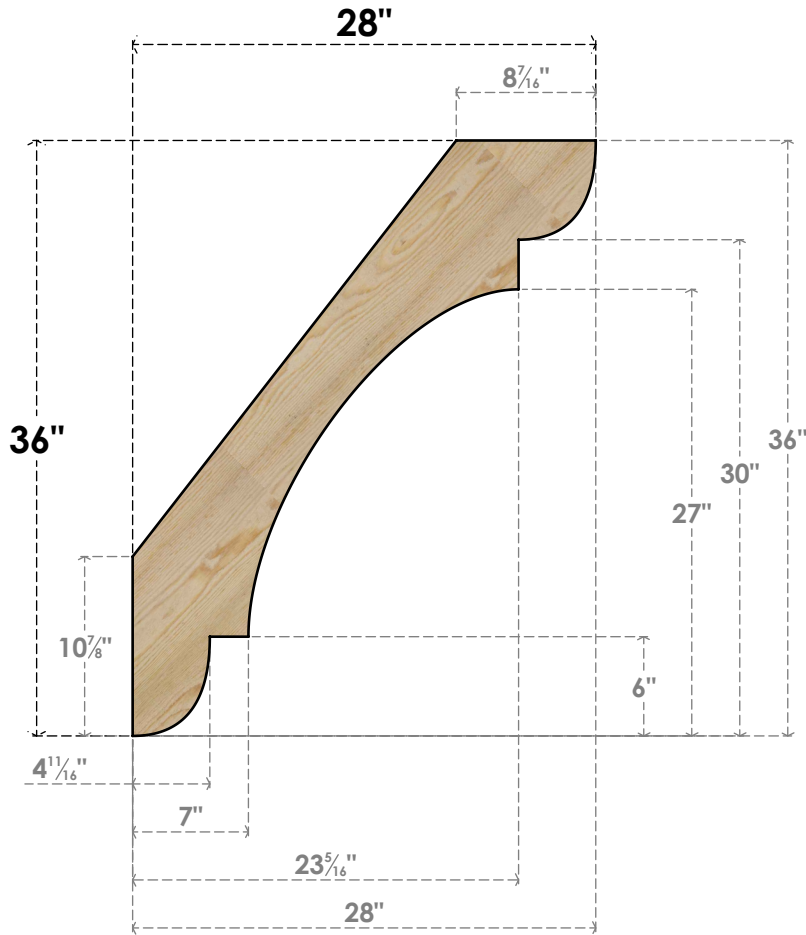

BRC04X28X36OLY00RDF

4"W X 28"D X 36"H OLYMPIC ROUGH SAWN BRACE, DOUGLAS FIR

SIDE

FRONT

EKENA MILLWORK
 2300 WEST MAIN ST.
 CLARKSVILLE, TX 75426
 TOLL FREE: 866-607-0453
 WWW.EKENAMILLWORK.COM

NOTES

1. INSTALLATION TO BE COMPLETED IN ACCORDANCE WITH MANUFACTURER'S SPECIFICATIONS.
2. DRAWING MAY NOT BE TO SCALE
3. THIS DRAWING IS INTENDED FOR DESIGN AND PLANNING PURPOSES ONLY.
4. ALL INFORMATION CONTAINED HEREIN WAS CURRENT AT THE TIME OF DEVELOPMENT BUT MUST BE REVIEWED AND APPROVED BY THE PRODUCT MANUFACTURER TO BE CONSIDERED ACCURATE.
5. PRODUCTS ARE NOT KILN DRIED. THIS ITEM IS UNIQUE AND WILL CONTAIN THE NATURAL VARIATIONS THAT THE WOOD SPECIES OFFERS. THIS MAY RESULT IN VARIATIONS UP TO 1/4"