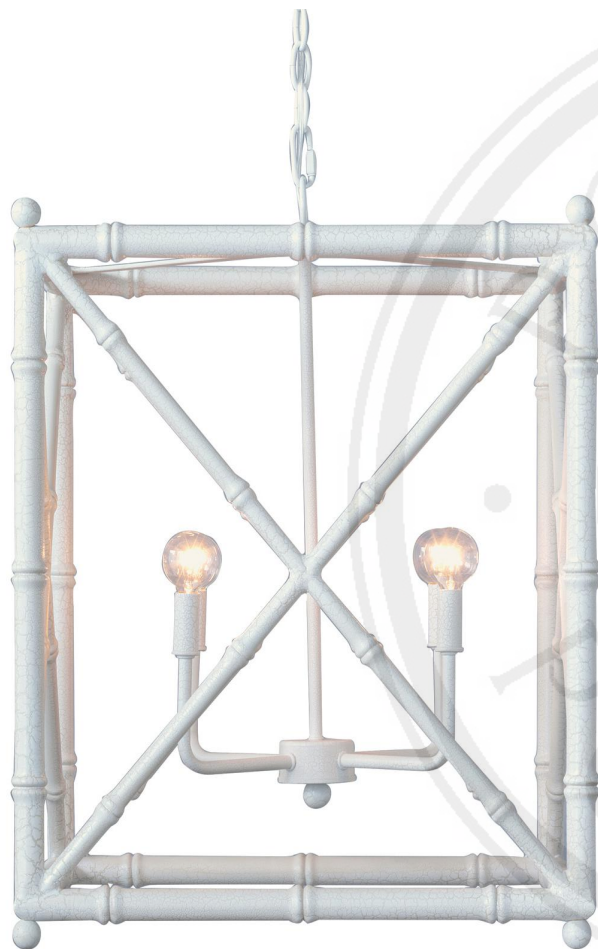

# SPEC SHEET

**BALDWIN AGED WHITE CHANDELIER**  
Item # LPCS-223-16

Height: 24"  
Width: 20"  
Depth: 20"  
Canopy:  $\phi 6"$ x2.25"H  
Finish: Aged White  
Socket: E12 Socket  
Wattage: MAX 40w

All Port 68 designs are copyrighted. All rights reserved.