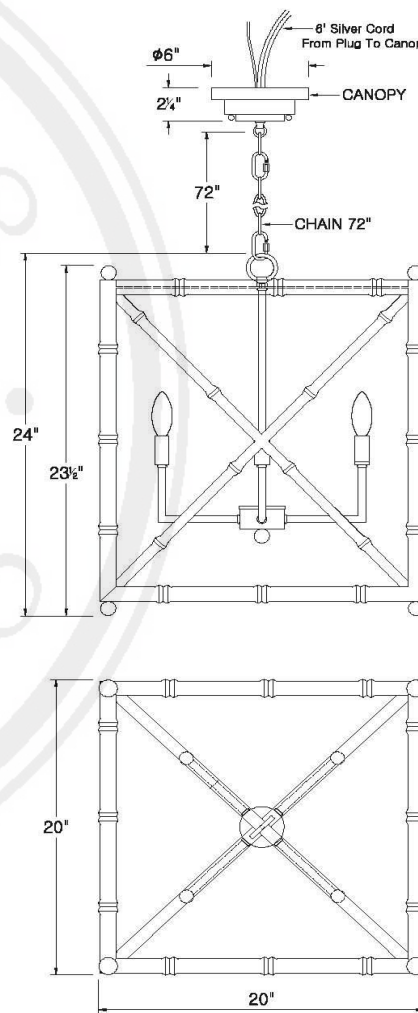

# SPEC SHEET

**BALDWIN AGED WHITE CHANDELIER**  
Item # LPCS-223-16

Height: 24"  
Width: 20"  
Depth: 20"  
Canopy:  $\phi 6"$ x2.25"H  
Finish: Aged White  
Socket: E12 Socket  
Wattage: MAX 40w

All Port 68 designs are copyrighted. All rights reserved.