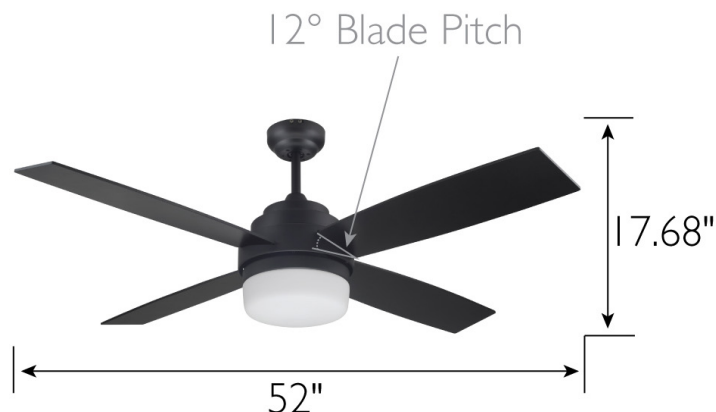

Indoor 52" Ceiling Fan with LED Light Kit

Matte Black

SPECIFICATIONS

MOUNTING TYPE:	Tri Mount	DOWNROD DIAMETER:	0.75"
SLOPED CEILING ADAPTABLE:	Yes	DOWNROD 1 LENGTH:	6"
FINISH:	Matte Black	DOWNROD 2 LENGTH:	N/A
BLADE COLOR:	Black	LIGHT KIT INCLUDED:	Yes
MATERIAL CONSTRUCTION:	Steel	LAMP TYPE:	2 lamps, LED
ASSEMBLED DIMENSIONS:	52" L x 17.68" H x 52" D	LED BRIGHTNESS (LUMENS):	800
ASSEMBLED WEIGHT:	8.3 lbs.	LED COLOR CORRELATED TEMPERATURE (CCT):	3000
MAX HEIGHT:	17.68"	LED COLOR RENDERING INDEX (CRI):	80
MIN HEIGHT:	13.62"	GLASS/SHADE MATERIAL:	Glass
DISTANCE FROM CEILING:	Bottom of fan light kit: 17.68" Bottom of fan housing: 13.21"	GLASS/SHADE TYPE & COLOR:	Frosted White
NUMBER OF SPEEDS:	3	CANOPY/PLATE SHAPE:	Round
TYPE OF CONTROLLER:	Remote	CANOPY/PLATE DIMENSIONS:	2" H x 5.25" L x 5.25" D
AIR FLOW EFFICIENCY:	82.8	VOLTAGE:	120V
AIR FLOW AT HIGH SPEED (CFM):	4800 CFM		
ENERGY USAGE (FAN ONLY):	58 W		
MOTOR SIZE:	153X18, Reversible		
RPMS:	Low: 82, High: 171		
AMPS:	Low: 0.244, High: 0.48		