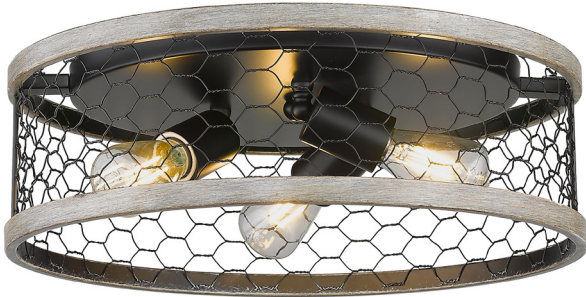

## Flush Mount - 15"

3-light Flush Mount fuses farmhouse charm with contemporary design in a Matte Black finish and a metal shade, perfect for elevating your home's ambiance in compact spaces.

Fixture Finish:	Matte Black	
Glass/Shade Finish:	Chicken Wire	
Materials:	Steel	Steel
Fixture Width:	15"	38.1cm
Fixture Height:	4.75"	12.07cm
Fixture Depth:	15"	38.1cm
Glass/Shade Diameter:	15"	38.1cm
Glass/Shade Height:	4.75"	12.07cm
Canopy/Backplate:	11.88"W x 11.88"H x 0.75"D	30.18cm W x 30.18cm H x 1.91cm D
Chain:	NA	NA
Rod:	NA	NA
Wire:	8"	20.32cm
Bulb Type:	Incandescent, Type A	
Wattage:	3 x 60W(M)	
Voltage:	120	
Install Position:	NA	
Approved Location:	Damp Location	

Sloped Ceiling:	No
ADA:	No
Close-to-ceiling:	Yes
Bulbs Included:	No
Dimmable:	Yes

- A weathered wood-look finish and rustic chicken-wire mesh create an authentic and charming Farmhouse look.
- Ideal for low ceilings in hallways, closets, laundry areas, bathrooms, and more — compact design meets wide illumination.
- Three Size Options: This fixture is available in three sizes to perfectly suit your space: 11", 15", and 24" flush mounts. Choose a smaller size for hallways and closets or a larger size to make a statement in bedrooms and living rooms.