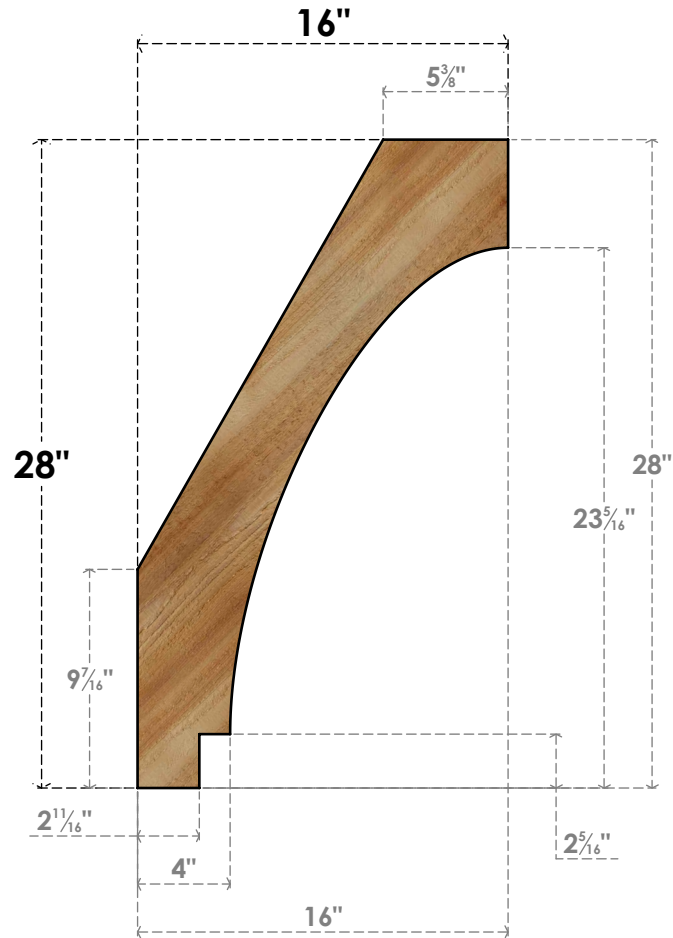

BRC06X16X28IMP00RWR

6"W X 16"D X 28"H IMPERIAL ROUGH SAWN BRACE, WESTERN RED CEDAR

SIDE

FRONT

EKENA MILLWORK
 2300 WEST MAIN ST.
 CLARKSVILLE, TX 75426
 TOLL FREE: 866-607-0453
 WWW.EKENAMILLWORK.COM

NOTES