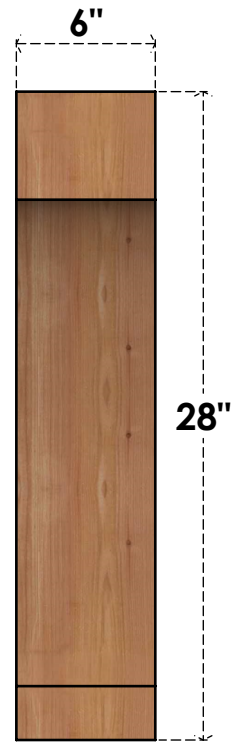

BRC06X16X28IMP00RWR

6"W X 16"D X 28"H IMPERIAL ROUGH SAWN BRACE, WESTERN RED CEDAR

SIDE

FRONT

EKENA MILLWORK
 2300 WEST MAIN ST.
 CLARKSVILLE, TX 75426
 TOLL FREE: 866-607-0453
 WWW.EKENAMILLWORK.COM

NOTES

1. INSTALLATION TO BE COMPLETED IN ACCORDANCE WITH MANUFACTURER'S SPECIFICATIONS.
2. DRAWING MAY NOT BE TO SCALE
3. THIS DRAWING IS INTENDED FOR DESIGN AND PLANNING PURPOSES ONLY.
4. ALL INFORMATION CONTAINED HEREIN WAS CURRENT AT THE TIME OF DEVELOPMENT BUT MUST BE REVIEWED AND APPROVED BY THE PRODUCT MANUFACTURER TO BE CONSIDERED ACCURATE.
5. PRODUCTS ARE NOT KILN DRIED. THIS ITEM IS UNIQUE AND WILL CONTAIN THE NATURAL VARIATIONS THAT THE WOOD SPECIES OFFERS. THIS MAY RESULT IN VARIATIONS UP TO 1/4"