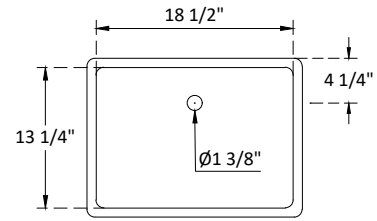

# SPECIFICATIONS

Handle A:  
Overall length : 7 3/8"(186mm)  
center to center : 5"(128mm)

Handle B:  
Overall length : 9 7/8"(250mm)  
center to center : 7 1/2"(192mm)