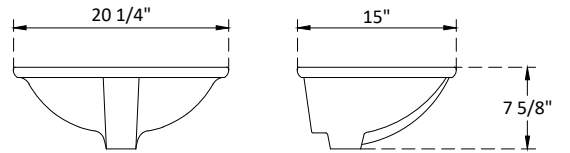

# SPECIFICATIONS

Handle A:  
Overall length : 7 3/8"(186mm)  
center to center : 5"(128mm)

Handle B:  
Overall length : 9 7/8"(250mm)  
center to center : 7 1/2"(192mm)