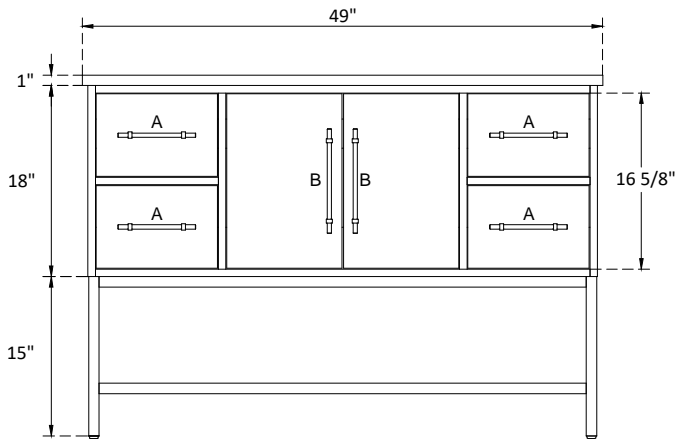

# SPECIFICATIONS

Handle A:  
Overall length : 7 3/8"(186mm)  
center to center : 5"(128mm)

Handle B:  
Overall length : 9 7/8"(250mm)  
center to center : 7 1/2"(192mm)