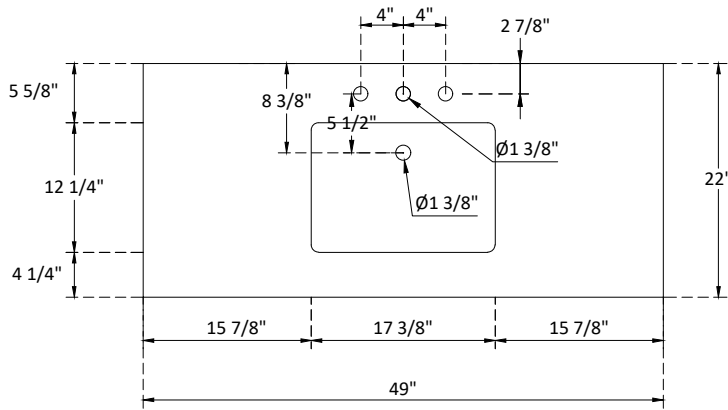

# SPECIFICATIONS

Handle A:  
Overall length : 7 3/8"(186mm)  
center to center : 5"(128mm)

Handle B:  
Overall length : 9 7/8"(250mm)  
center to center : 7 1/2"(192mm)