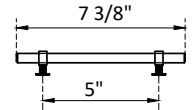

# SPECIFICATIONS

Handle A:  
Overall length : 7 3/8"(186mm)  
center to center : 5"(128mm)

Handle B:  
Overall length : 9 7/8"(250mm)  
center to center : 7 1/2"(192mm)