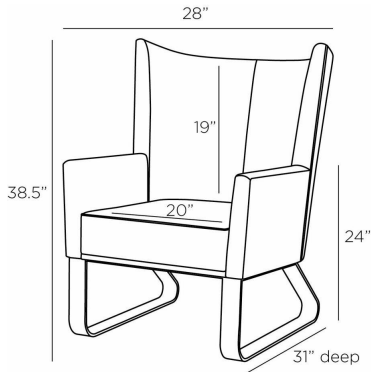

## BLEU WINGBACK CHAIR

FRI09

H: 38.5 IN, W: 28 IN, D: 31 IN,  
Storm Leather

The classic masculine wingback gets modernized with flowing lines and wrapped-leather details. This square-backed essential was built for comfort and style with a fully upholstered finish of storm leather. Topstitched details add extra interest. Leather will vary.

### DIMENSIONS

Arm	H: 24 IN, W: 3.5 IN, D: 15.5 IN
Foot Print	W: 25.5 IN, D: 25 IN
Leg	W: 2.5 IN, D: 25 IN
Seat	H: 19 IN, W: 20 IN, D: 24 IN
Seat Back	H: 18.5 IN, W: 23 IN
Diagonal Dimension	45.5 IN
Clearance	11 IN