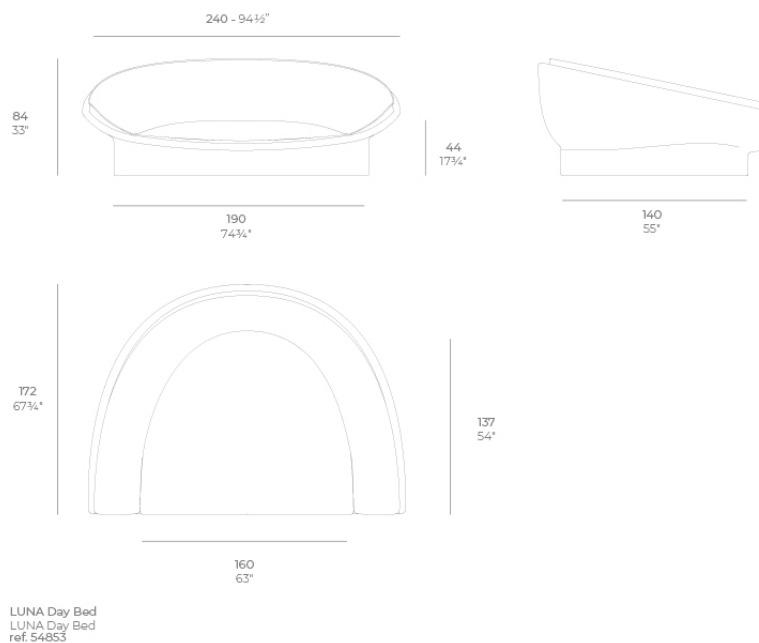

Weight: 60 Kg

Finishes

finishes

BASIC

Ref. 54853

white 2001

ecru 2003

tortora 2004