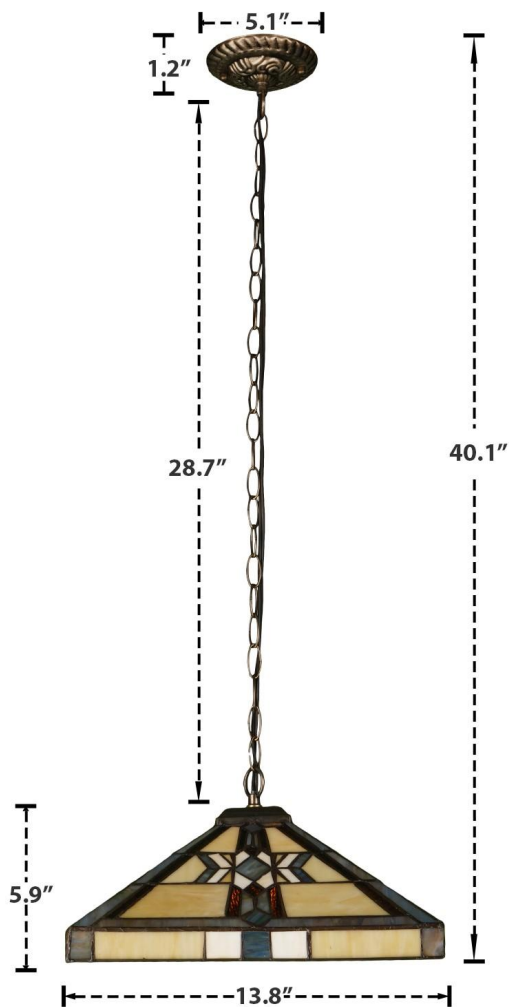

# PRODUCT DIMENSION

**LAMP BODY COLOR: ANTIQUE BRONZE**

**MATERIAL: WROUGHT IRON + GLASS**

**E26 BASE X1**

**MAX 60W PER BULB, 110V**

**(BULB NOT INCLUDED)**

**PRODUCT WEIGHT: 6.5 LB**