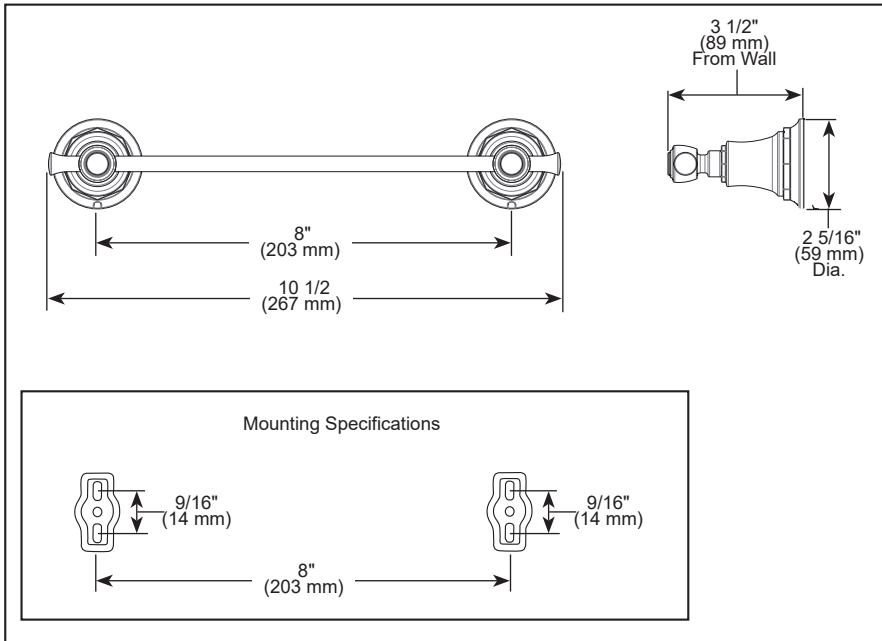

BRIZO®

ACCESSORIES

- Rook® Collection
- 8" Towel Bar

STANDARD SPECIFICATIONS:

- Wood blocking is preferable behind all wall surfaces. If wood blocking is not available, try finding a wood stud to anchor at least one end of this accessory.
- Mounting hardware and mounting instructions included with product.
- Note: Plastic anchors, screws, toggle bolts, and mounting brackets are included with the mounting hardware.