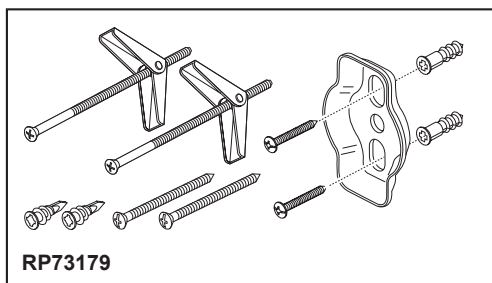

▲ Designate proper finish suffix