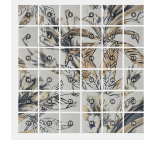

DESIGN. PRICE. EXPERIENCE

tilebar.com

888.541.3840

Angela Harris Wilder Autumn Leaves Mural 8x8 Matte Porcelain Tile

SPECIFICATIONS

Available Sizes	8x8"	Breaking Strength	>1300
Chemical Resistant	Yes	Commercial	Wall Floor
DCOF	>.42 (.80)	Frost Resistant	Yes
Item Color	Multi Color	Item Size	7.87" x 7.87"
Location	Backsplash, Bathroom, Indoor, Kitchen, Outdoor, Pool, Shower	MOHS	6
Made In	Spain	Material	Porcelain
PEI Rating	4	Patterns	Square
Pieces Per Box	36	Residential	Wall Floor
Sample Size	7.85" x 7.85"	Sq Ft Per Box	15.49
Sustainability	LEED, EPD	Thickness	8.3 mm
Tile Faces	36	Tile Finish	Matte
Water Absorption	0.3	Weight	59 lbs

Laticrete Daily
Cleaner Fresh Sce...
\$15.99

Laticrete Tri-lite
White Thinset- 30...
\$44.45

Laticrete Nxt Patch
- 25lb Bag
\$28.95

Laticrete Hydro
Ban® Waterproof
\$143.50

Inspired by lush, tropical scenery, the Angela Harris Wilder Autumn Leaves 8x8 Mural Matte Porcelain Tile create an exciting botanical ambiance. Featuring exotic flowers and leaves in elegant shades of brown, red, and purple, this tile creates a statement-making centerpiece for any space. Each box contains 36 pieces, forming a stunning 48" x 48" tile mural

Get in touch with your wild side with this exclusive collection by Angela Harris for TileBar. Wilder fuses art with nature, and porcelain with red body ceramic; the unique collection is made in Spain. Inspired by tropical and botanical patterns found in nature, Harris designed Wilder so its 8-by-8-inch tiles create a mural-like effect when installed together. Bits of shine enhance the matte finish in this collection, which is recommended for wall installations.