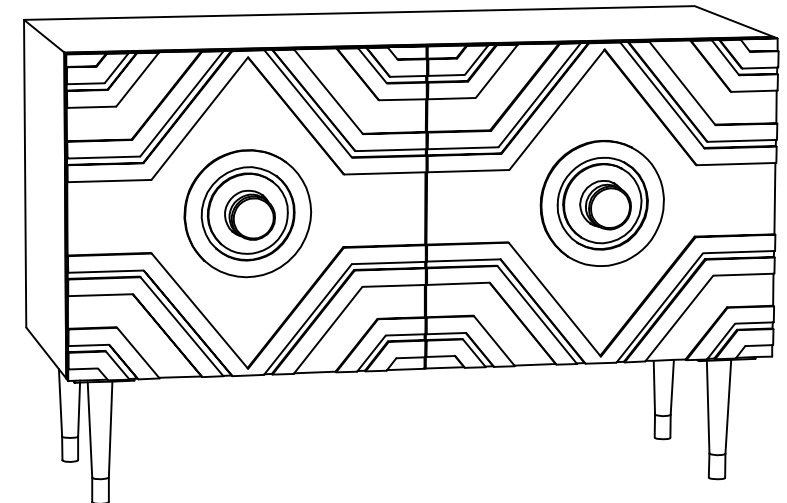

PREPARATION

- *Before beginning assembly of product, make sure all parts are present. Compare parts with part contents list and hardware contents list.
- *If any part is missing or damaged, do not attempt to assemble the product.
- *Estimated Assembly Time: 5 minutes.
- *Tools Required for Assembly (included): Allen Key

CARE AND MAINTENANCE

Always use felt pads under all articles to prevent discoloration or softening of the lacquer. Plastic and rubber bases on items can discolor wood. Wipe up spills immediately and avoid common hazards such as hot dishes, harsh solvents and abrasives. Cleaning should be done with a soft lint free cotton cloth dampened with water or furniture polish. On highly used surfaces we recommend applying a quality paste wax which should be used on a regular basis to provide additional protection from scratches and spills. How often you apply the wax depends on how much wear the furniture receives.

Product dimensions: 42.6"W x 18"D x 27.2"H

Part List and Hardware List

PIECE	DESCRIPTION	PICTURE	QUANTITY
A	CABINET		1X
B	ACRYLIC LEG		4X
C	ACRYLIC KNOB		2X
HW1	PHILLIPS SCREW:M4x0.7x22mm		2X
HW2	HEX SOCKET SCREW:M8x1.5x20mm		16X
HW3	FLAT WASHER:Ø17x1mm		16X
HW4	ALLEN KEY		1X

WARNING

Weight Capacity: 300 LBS
Warning: Do not stand on Sideboard.
Warning: Do not over torque bolts.