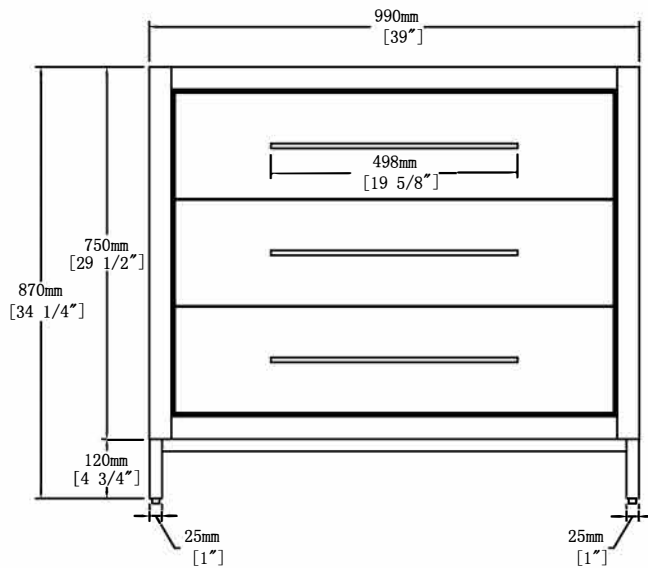

Dimensions

Item NO.

Projece

Size

Date

2020-6-24