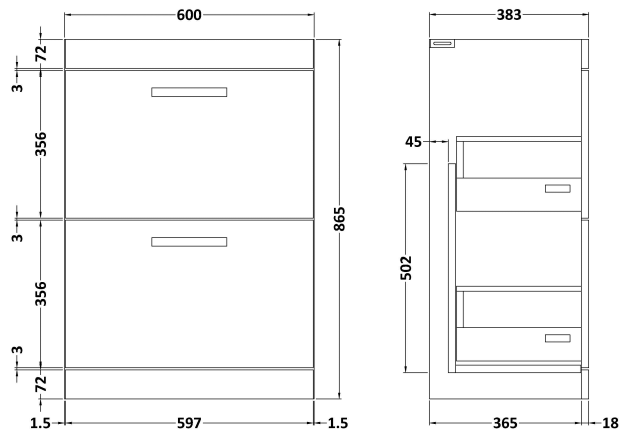

# CUSTOMER DATA SHEET

DESCRIPTION: 600 Fs 2-Drawer Vanity With Basin A

## PRODUCT DIMENSIONS

Height (mm)	Width (mm)	Depth (mm)	Nett Wgt Kg
865	600	383	30.5

## PACKAGING DIMENSIONS

Height (mm)	Width (mm)	Depth (mm)	Gross Wgt Kg
885	620	405	30.5

## PRODUCT DIMENSIONS

Height (mm)	Width (mm)	Depth (mm)	Nett Wgt Kg
180	610	390	11