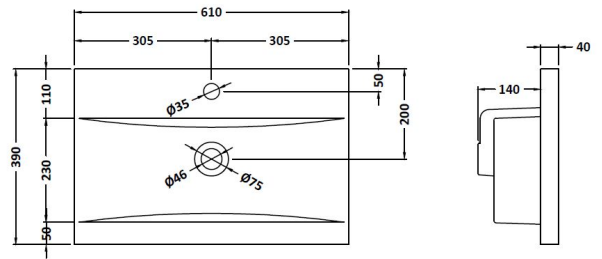

## PRODUCT DIMENSIONS

Height (mm)	Width (mm)	Depth (mm)	Nett Wgt Kg
865	600	383	30.5

## PACKAGING DIMENSIONS

Height (mm)	Width (mm)	Depth (mm)	Gross Wgt Kg
885	620	405	30.5

## OUTER BOX DIMENSIONS (If Applicable)

Height (mm)	Width (mm)	Depth (mm)	Gross Wgt Kg

## PRODUCT DIMENSIONS

Height (mm)	Width (mm)	Depth (mm)	Nett Wgt Kg
180	610	390	11