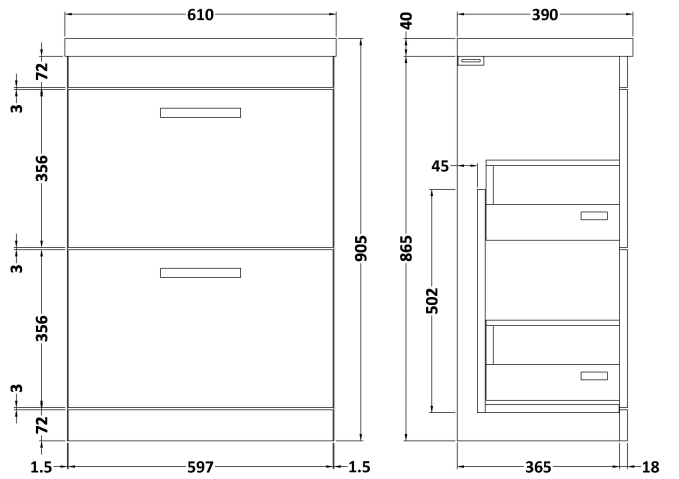

# CUSTOMER DATA SHEET

DESCRIPTION: 600 Fs 2-Drawer Vanity With Basin A

## PRODUCT DIMENSIONS

Height (mm)	Width (mm)	Depth (mm)	Nett Wgt Kg
865	600	383	30.5

## PACKAGING DIMENSIONS

Height (mm)	Width (mm)	Depth (mm)	Gross Wgt Kg
885	620	405	30.5

## PRODUCT DIMENSIONS

Height (mm)	Width (mm)	Depth (mm)	Nett Wgt Kg
180	610	390	11