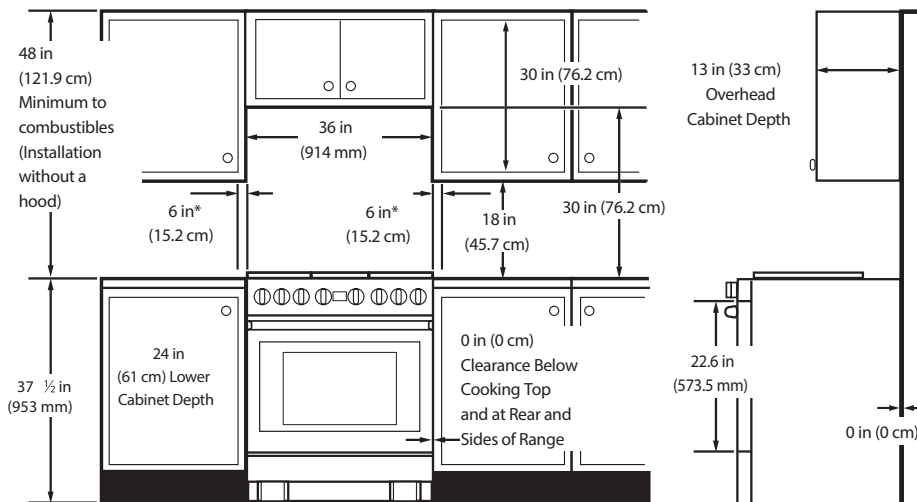

Weights & Dimensions

NET WEIGHT (LBS.)	428
SHIPPING WEIGHT (LBS.)	504
PRODUCT DIMENSIONS (W x H x D IN INCHES)	35 7/8 x 36 x 28 3/4

Technical Details

ELECTRICAL REQUIREMENT	208/240V, 60 Hz, 40A
AVAILABLE FUEL TYPES	Natural Gas, Liquid Propane
LP CONVERSION KIT (INCLUDED)	Yes

Warranty

FULL COVERAGE	2 Years
----------------------	---------

Accessories (Optional)

ARG36	Griddle for 36" Range and Rangetop
--------------	------------------------------------

36-Inch Dual-Fuel Steam Range

TRANSITIONAL

Product Dimensions

Installation Cutout Dimensions

ELECTRICAL OUTLET - (IN/CM)	7/8 (W) x 6 7/8" (H) / 25.1 x 17.5
GAS PIPING - (IN/CM)	7 3/8 (W) x 5 3/8 (H) / 18.6 x 13.8

* Side clearance above cooking surface to any objects, i.e., wall.