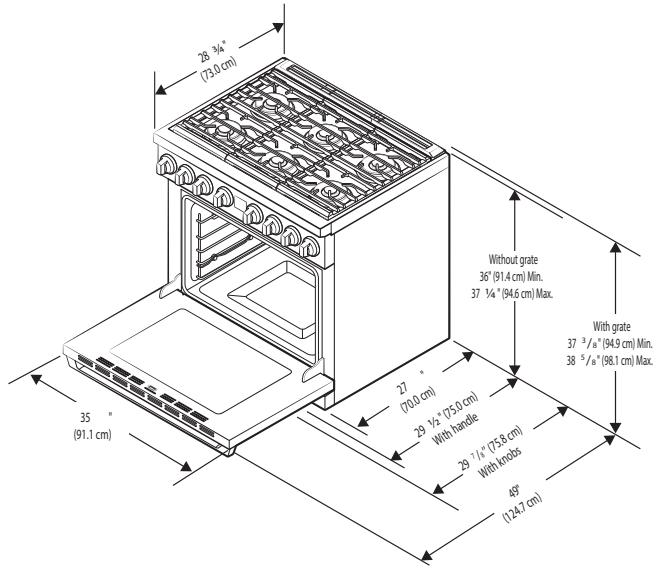

Warranty

FULL COVERAGE	2 Years
----------------------	---------

Accessories (Optional)

ARG36	Griddle for 36" Range and Rangetop
--------------	------------------------------------

36-Inch Dual-Fuel Steam Range

TRANSITIONAL

Product Dimensions

Installation Cutout Dimensions

ELECTRICAL OUTLET - (IN/CM)	7/8 (W) x 6 7/8" (H) / 25.1 x 17.5
GAS PIPING - (IN/CM)	7 3/8 (W) x 5 3/8 (H) / 18.6 x 13.8

* Side clearance above cooking surface to any objects, i.e., wall.