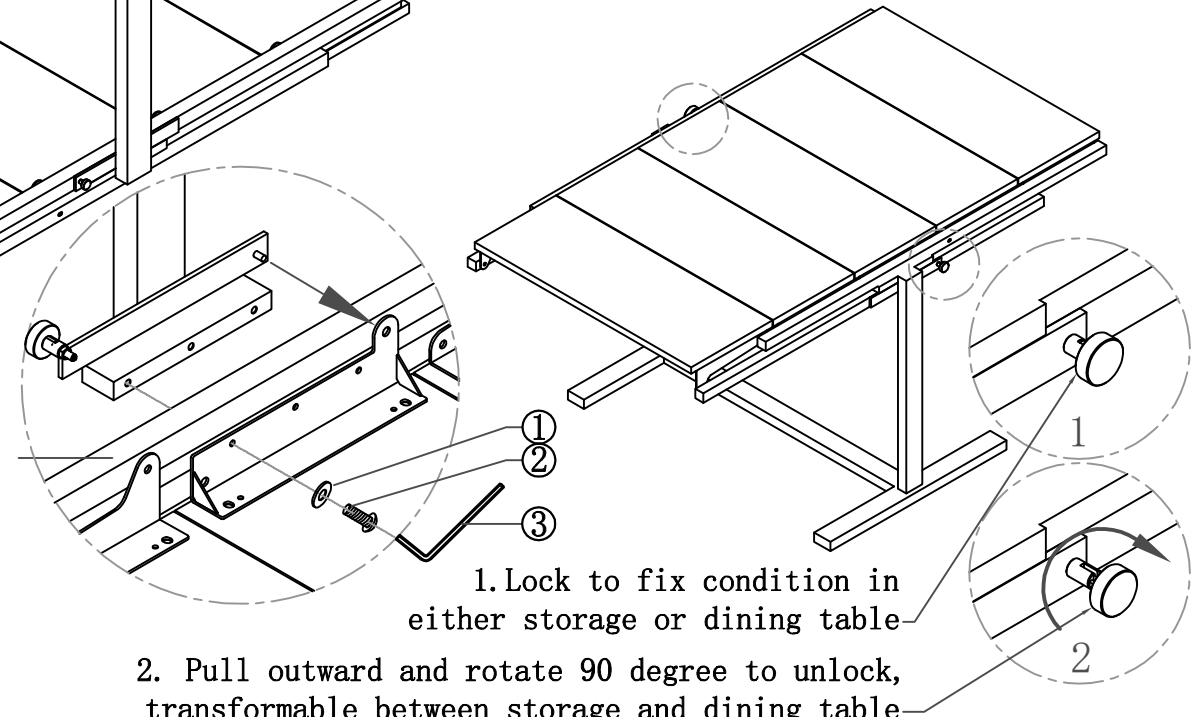

NO	FORM	IDENTIFICATIONS	QTY	REMARKS
1		BOLT WASHER	6	
2		SCREW A	6	
3		ALLEN KEY A	1	
4		SCREW B	4	
5		ALLEN KEY B	1	
6		TOP FRAME	1	
7		PILLAR	2	
8		FEET BASE	1	
9		ALLEN KEY C	1	

1. Lock to fix condition in either storage or dining table

2. Pull outward and rotate 90 degree to unlock, transformable between storage and dining table

8473-DT

8473-DT

1. Lock to fix condition in either storage or dining table

2. Pull outward and rotate 90 degree to unlock, transformable between storage and dining table

1. Lock to fix condition in either storage or dining table

2. Pull outward and rotate 90 degree to unlock, transformable between storage and dining table