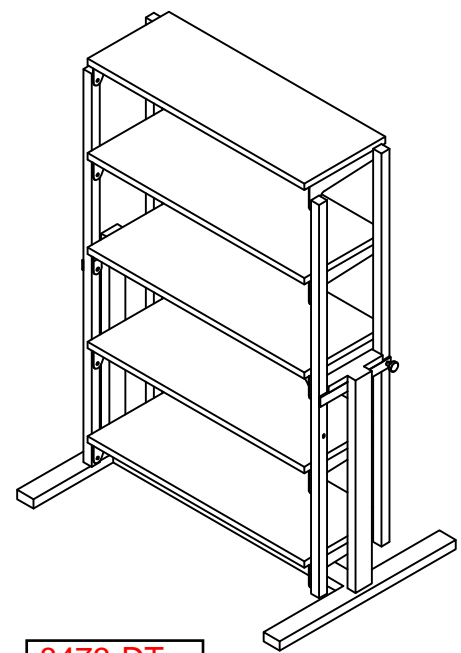

NO	FORM	IDENTIFICATIONS	QTY	REMARKS
1		BOLT WASHER	6	
2		SCREW A	6	
3		ALLEN KEY A	1	
4		SCREW B	4	
5		ALLEN KEY B	1	
6		TOP FRAME	1	
7		PILLAR	2	
8		FEET BASE	1	
9		ALLEN KEY C	1	

1. Lock to fix condition in either storage or dining table

2. Pull outward and rotate 90 degree to unlock, transformable between storage and dining table

8473-DT

8473-DT

1. Lock to fix condition in either storage or dining table

2. Pull outward and rotate 90 degree to unlock, transformable between storage and dining table

1. Lock to fix condition in either storage or dining table

2. Pull outward and rotate 90 degree to unlock, transformable between storage and dining table