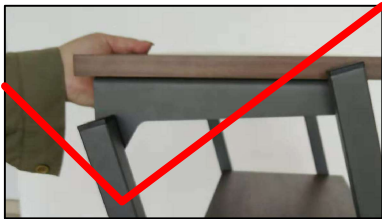

NO	FORM	IDENTIFICATIONS	QTY	REMARKS
1		BOLT WASHER	6	
2		SCREW A	6	
3		ALLEN KEY A	1	
4		SCREW B	4	
5		ALLEN KEY B	1	
6		TOP FRAME	1	
7		PILLAR	2	
8		FEET BASE	1	
9		ALLEN KEY C	1	

1. Lock to fix condition in either storage or dining table

2. Pull outward and rotate 90 degree to unlock, transformable between storage and dining table

8473-DT

8473-DT

1. Lock to fix condition in either storage or dining table

2. Pull outward and rotate 90 degree to unlock, transformable between storage and dining table

1. Lock to fix condition in either storage or dining table

2. Pull outward and rotate 90 degree to unlock, transformable between storage and dining table