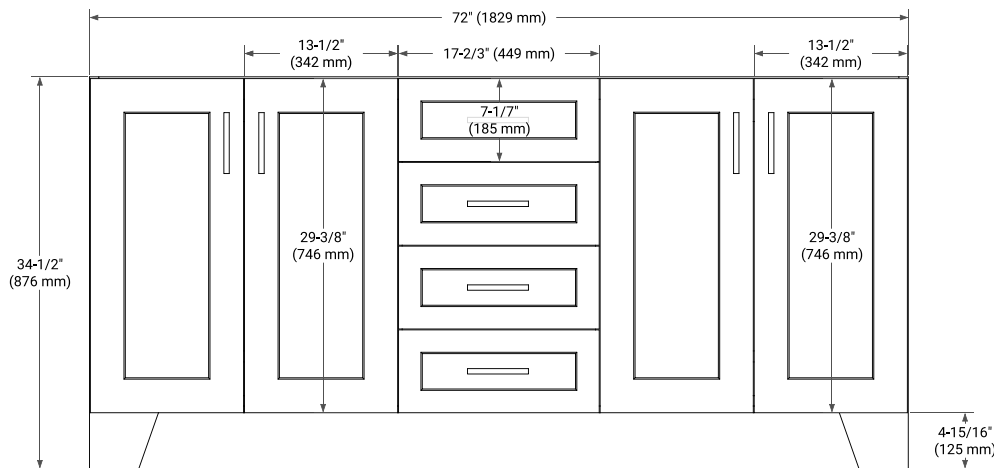

72" DOUBLE SINK BASE CABINET

BASE CABINET DIMENSIONS

72" W x 21.6" D x 34.5" H

FEATURES

- Solid wood frame & plywood panels
- Dovetail drawers and joints
- Soft closing doors & drawers

HARDWARE FINISHES*

Brushed Nickel   Satin Brass   Matte Black   Polished Chrome

Hardware comes preinstalled with the illustrated option. Other finishes are available on our online store if you prefer a different one.

AVAILABLE COLORS

White   Grey   Midnight Blue

FRONT VIEW

SIDE VIEW

PLAN VIEW