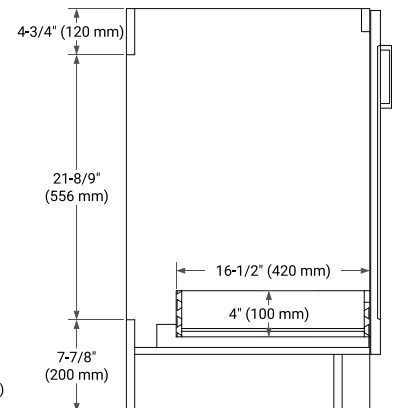

72" DOUBLE SINK BASE CABINET

BASE CABINET DIMENSIONS

72" W x 21.6" D x 34.5" H

FEATURES

- Solid wood frame & plywood panels
- Dovetail drawers and joints
- Soft closing doors & drawers

HARDWARE FINISHES*

Brushed Nickel   Satin Brass   Matte Black   Polished Chrome

Hardware comes preinstalled with the illustrated option. Other finishes are available on our online store if you prefer a different one.

AVAILABLE COLORS

White   Grey   Midnight Blue

FRONT VIEW

SIDE VIEW

PLAN VIEW