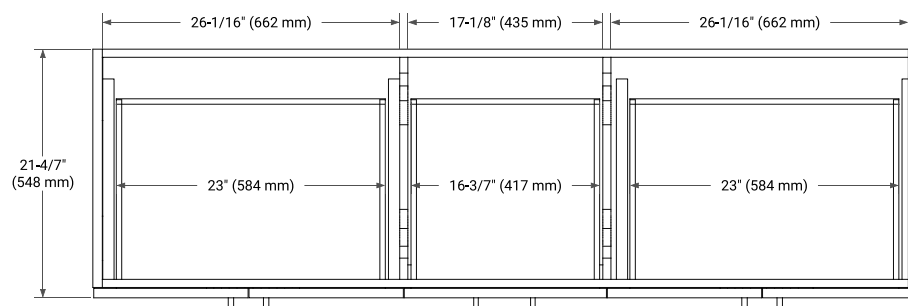

72" DOUBLE SINK BASE CABINET

BASE CABINET DIMENSIONS

72" W x 21.6" D x 34.5" H

FEATURES

- Solid wood frame & plywood panels
- Dovetail drawers and joints
- Soft closing doors & drawers

HARDWARE FINISHES*

Brushed Nickel   Satin Brass   Matte Black   Polished Chrome

Hardware comes preinstalled with the illustrated option. Other finishes are available on our online store if you prefer a different one.

AVAILABLE COLORS

White   Grey   Midnight Blue

FRONT VIEW

SIDE VIEW

PLAN VIEW