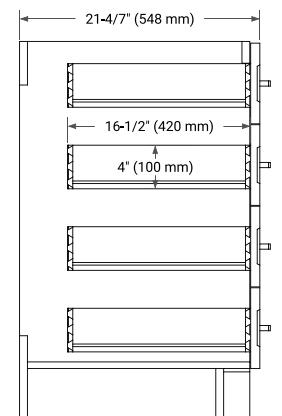

72" DOUBLE SINK BASE CABINET

BASE CABINET DIMENSIONS

72" W x 21.6" D x 34.5" H

FEATURES

- Solid wood frame & plywood panels
- Dovetail drawers and joints
- Soft closing doors & drawers

HARDWARE FINISHES*

Brushed Nickel   Satin Brass   Matte Black   Polished Chrome

Hardware comes preinstalled with the illustrated option. Other finishes are available on our online store if you prefer a different one.

AVAILABLE COLORS

White   Grey   Midnight Blue

FRONT VIEW

SIDE VIEW

PLAN VIEW