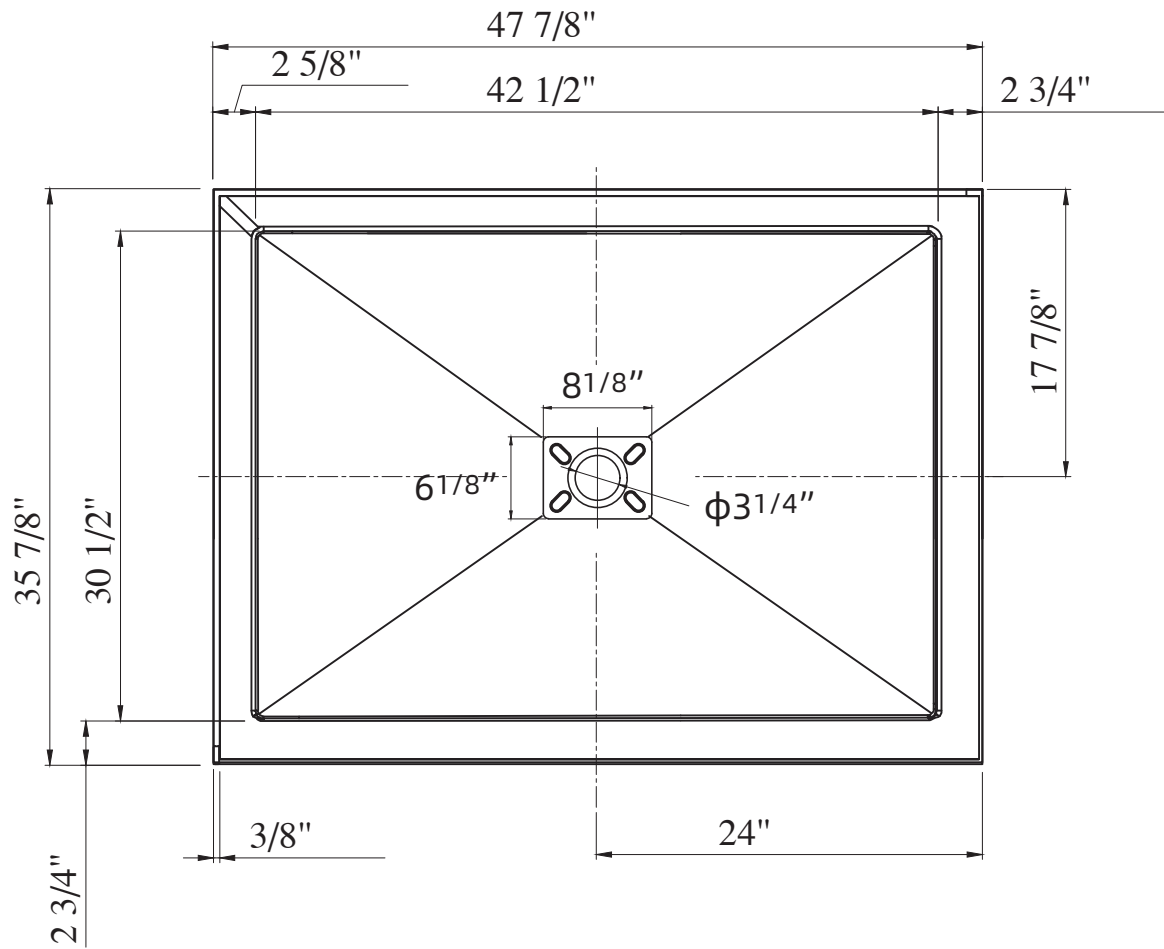

ZEAFIVE[®]

PRODUCT
INSTRUCTION
VIDEO

SIZE DETAILS

ACRYLIC SHOWER BASE

PRODUCT SIZE: 48"

All dimensions are nominal,
minor variations may occur.

Top View

Side View

Cap