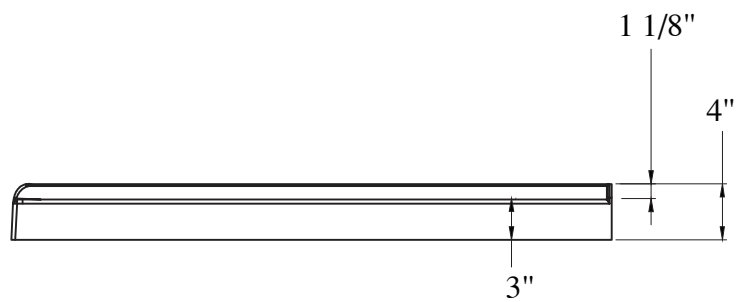

ZEAFIVE[®]

PRODUCT
INSTRUCTION
VIDEO

SIZE DETAILS

ACRYLIC SHOWER BASE

PRODUCT SIZE: 48"

All dimensions are nominal,
minor variations may occur.

Top View

Side View

Cap