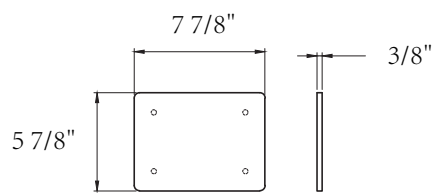

ZEAFIVE[®]

PRODUCT
INSTRUCTION
VIDEO

SIZE DETAILS

ACRYLIC SHOWER BASE

PRODUCT SIZE: 48"

All dimensions are nominal,
minor variations may occur.

Top View

Side View