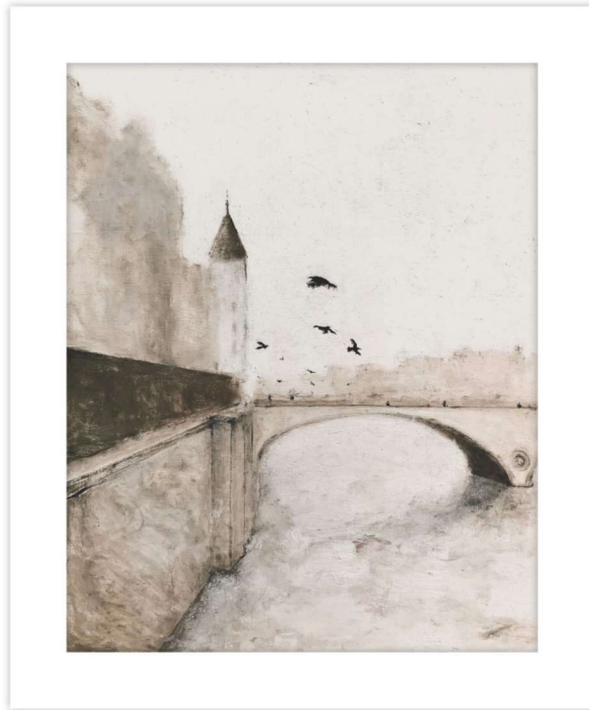

THEODORE ALEXANDER

England Moments 4

D3104S62063-5181

Wood Frame

Textured Paper

M5 - White Smooth + White Core Width:4"

F1360 - Antique Silver & Black Cap Frame - Width: 0.75

W 23½ x D 1¼ x H 27½ inches

Material(s):

Collection: Art by TA

Style: Modern / Formal Modern

Type: Décor / Wall Art