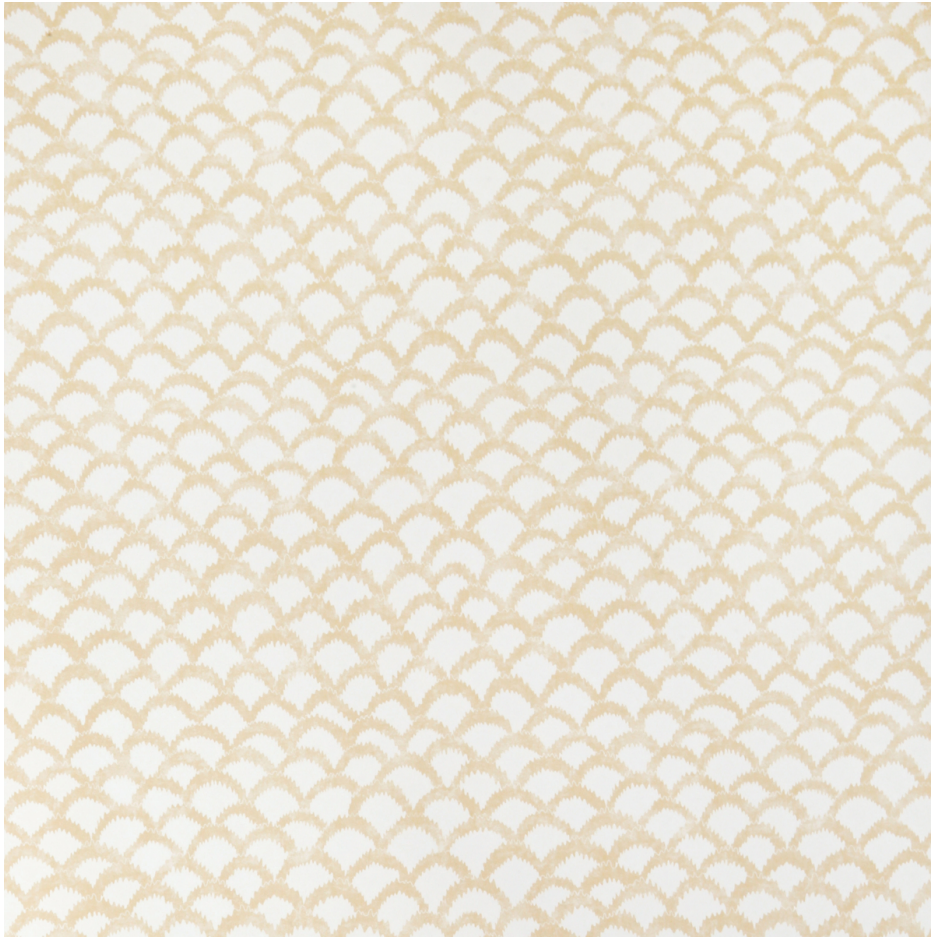

Roche Wp - Vanilla
SKU: P2022109.1640.0

LEE JOFA

SKU: **P2022109.1640.0**

Type: **Print**

Railroaded: **No**

Note: **Priced And Sold By The 11 Yard Roll**

Width: **26.75 in (67.95 cm)**

Horizontal Repeat: **7.87 in (19.99 cm)**

Wallcovering Area: **73.56 Square Feet**

Brand: **Lee Jofa**

Finish: **Pretrimmed**

Designer: **Paolo Moschino**

Composition: **Non Woven - 100%**

Vertical Repeat: **5.9 in (14.99 cm)**

Repeat UOM: **in in (0 cm)**