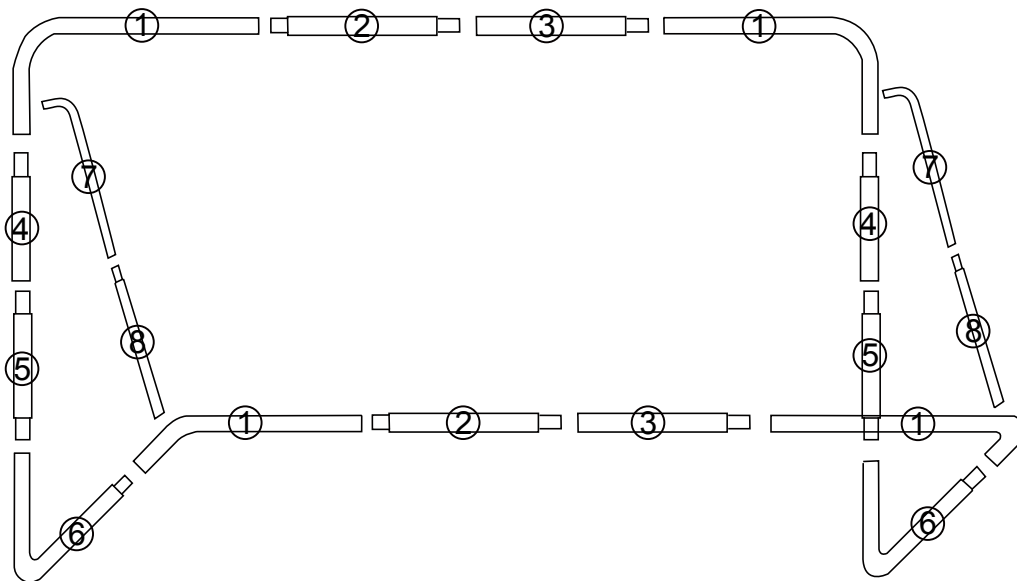

DESCRIPTION:SOCCER GOAL
PLEASE READ THESE
INSTRUCTIONS CAREFULLY
BEFORE USE

SOCCER GOAL

SIZE:3650*1820*1200mm

OWNER'S MANUAL

IMPORTANT!

Use this products on open areas.Dont play in the street. Use it under the supervision of an adult.For children over 10 years old.

PART LIST

 4pcs	 2pcs	 2pcs	 2pcs	 2pcs	 2pcs
1173mm(L)	875mm(L)	875mm(L)	780mm(L)	780mm(L)	1173mm(L)
 2pcs	 2pcs	 6pcs	 4pcs	 24pcs	 1pc
1125mm(L)	910mm(L)	GROUND PEG	WING BOLT	PUSH MOUNT TIE	Net

ASSEMBLY

ATTENTION!!

After assembling the frame, install the net. There are two red dot online, Corresponding to the column, Finally fixed net.