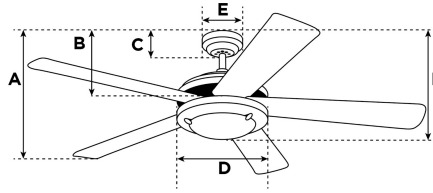

SPECIFICATION SHEET

Ceiling Fan

42 in. White Finish
 Reversible Blades (White/White Washed Pine) Opal Schoolhouse Glass

Reversible White Washed Pine
 Finish Blades

Specifications

Size	42"
Blades.....	Reversible MDF Blades (White/White Washed Pine)
Blade Pitch.....	12°
Approved Location	Indoor
Suggested Room Size.....	Small Room (10x10) or smaller
Down Rod.....	N/A
Installation.....	Hugger
Max. Ceiling Angle.....	N/A
Lead Wire	12"
Light Bulb Usage.....	Includes (1) Medium (E26) Base, 5.5 Watt Omni A15 LED Lamp
Control	Pull chain included
Motor Finish.....	White
Motor Material	Cold Rolled Steel Motor 153mm x 10mm
Reverse Airflow.....	Yes
Capacitor	Triple
Switch Housing Cap.....	Not Included

A. Top of Canopy to Bottom of Blades	8.3"
B. Top of Canopy to Bottom of Switch House	9.1"
C. Top of Canopy to Bottom of Canopy	N/A
D. Width of Motor Housing.....	8.9"
E. Width of Canopy.....	N/A
F. Top of Canopy to Bottom of Glass.....	15.4"