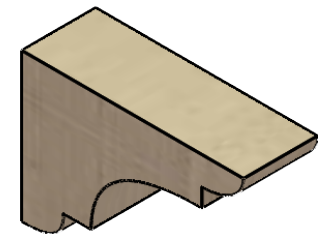

ITEM NUMBER: CORU02X06X04NEBRCPR

2"W X 6"D X 4"H SERIES 3 CLASSIC NEW BRIGHTON ROUGH CEDAR
TIMBERTHANE FAUX WOOD CORBEL, PRIMED

SIDE PROFILE

FRONT PROFILE

ISOMETRIC

EKENA MILLWORK
2300 WEST MAIN ST.
CLARKSVILLE, TX 75426
TOLL FREE: 866-607-0453
WWW.EKENAMILLWORK.COM