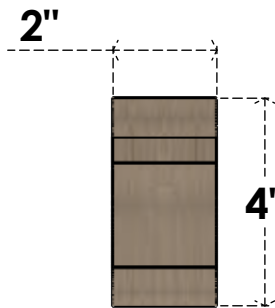

ITEM NUMBER: CORU02X06X04NEBRCPR

2"W X 6"D X 4"H SERIES 3 CLASSIC NEW BRIGHTON ROUGH CEDAR
TIMBERTHANE FAUX WOOD CORBEL, PRIMED

SIDE PROFILE

FRONT PROFILE

ISOMETRIC

EKENA MILLWORK
2300 WEST MAIN ST.
CLARKSVILLE, TX 75426
TOLL FREE: 866-607-0453
WWW.EKENAMILLWORK.COM

NOTES

1. INSTALLATION TO BE COMPLETED IN ACCORDANCE WITH MANUFACTURER'S SPECIFICATIONS.
2. DRAWING MAY NOT BE TO SCALE
3. THIS DRAWING IS INTENDED FOR DESIGN AND PLANNING PURPOSES ONLY.
4. ALL INFORMATION CONTAINED HEREIN WAS CURRENT AT THE TIME OF DEVELOPMENT BUT MUST BE REVIEWED AND APPROVED BY THE PRODUCT MANUFACTURER TO BE CONSIDERED ACCURATE.
5. TIMBERTHANE ARCHITECTURAL PRODUCTS ARE MADE FROM HIGH DENSITY URETHANE AND COME FACTORY PRIMED