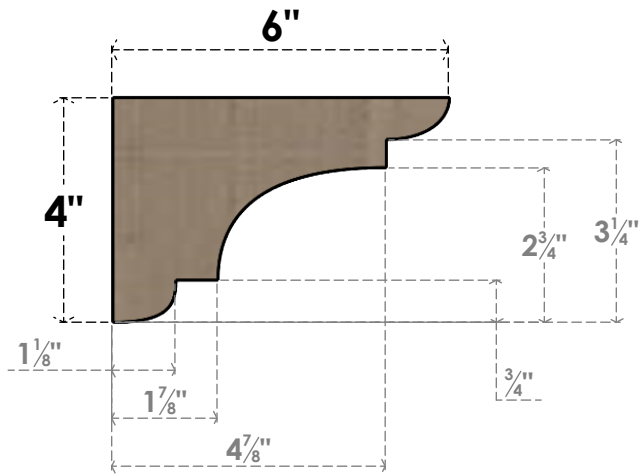

ITEM NUMBER: CORU02X06X04NEBRCPR

2"W X 6"D X 4"H SERIES 3 CLASSIC NEW BRIGHTON ROUGH CEDAR
TIMBERTHANE FAUX WOOD CORBEL, PRIMED

SIDE PROFILE

FRONT PROFILE

ISOMETRIC

EKENA MILLWORK
2300 WEST MAIN ST.
CLARKSVILLE, TX 75426
TOLL FREE: 866-607-0453
WWW.EKENAMILLWORK.COM

NOTES

1. INSTALLATION TO BE COMPLETED IN ACCORDANCE WITH MANUFACTURER'S SPECIFICATIONS.
2. DRAWING MAY NOT BE TO SCALE
3. THIS DRAWING IS INTENDED FOR DESIGN AND PLANNING PURPOSES ONLY.
4. ALL INFORMATION CONTAINED HEREIN WAS CURRENT AT THE TIME OF DEVELOPMENT BUT MUST BE REVIEWED AND APPROVED BY THE PRODUCT MANUFACTURER TO BE CONSIDERED ACCURATE.
5. TIMBERTHANE ARCHITECTURAL PRODUCTS ARE MADE FROM HIGH DENSITY URETHANE AND COME FACTORY PRIMED