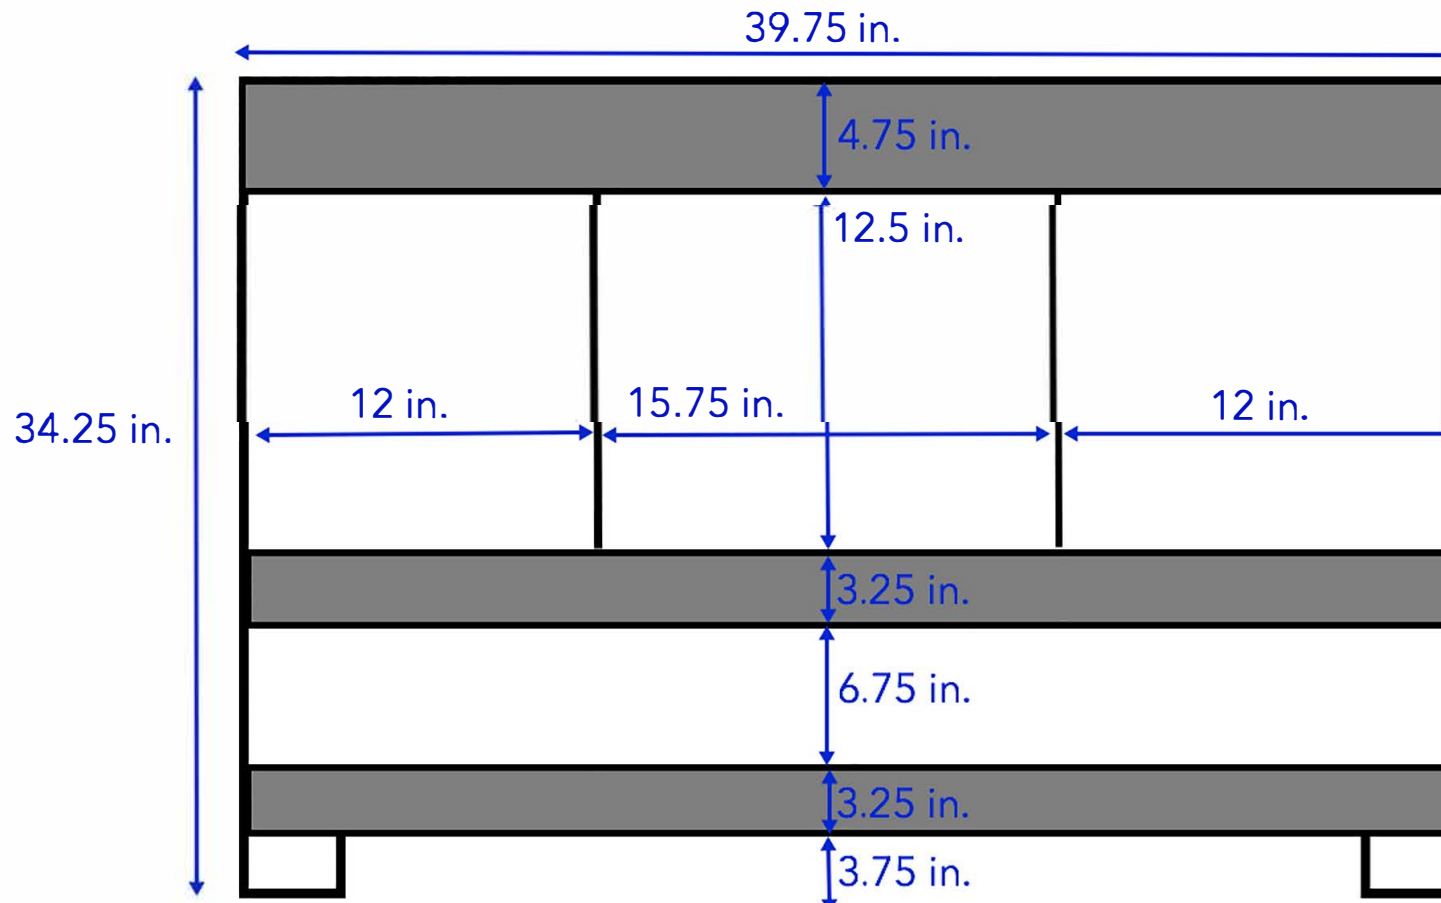

# 42-inch Vanity (Back View)

All measurements are approximate and rounded to the nearest quarter inch.  
Please allow for a slight margin of error.