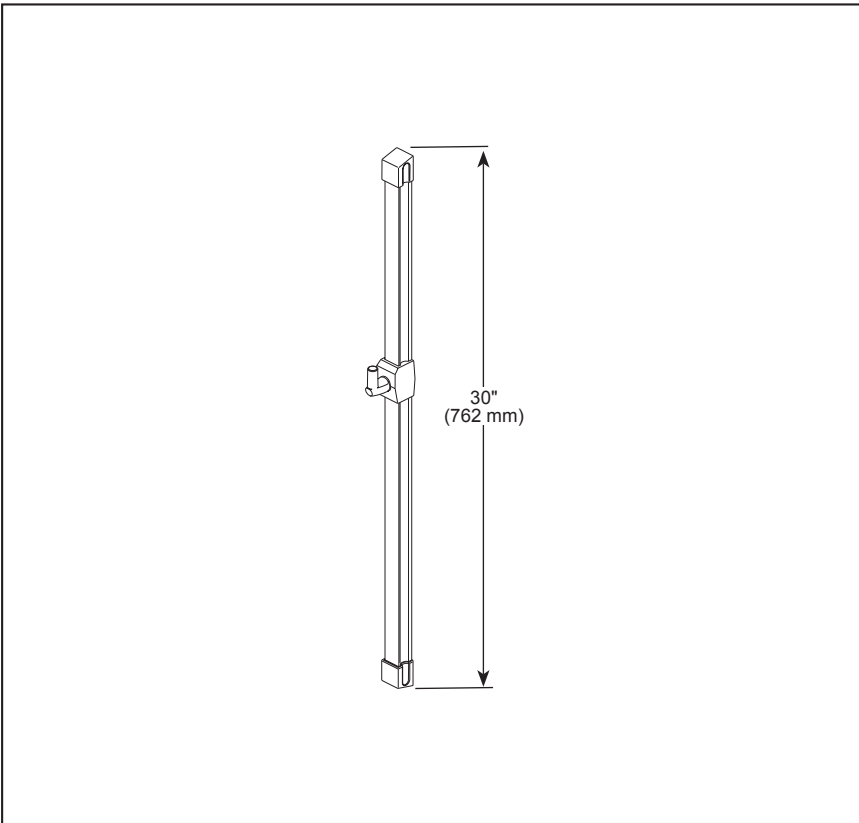

WARRANTY:

- Parts and Finish – Lifetime limited warranty; or for commercial purchasers, 10 years for multi-family residential (apartments and condominiums) and 5 years for all other commercial uses, in each case from the date the product is received by the original purchaser or their authorized representative (installation contractor, etc.).
- Please go to www.deltafaucet.com for the complete details of our limited warranty.