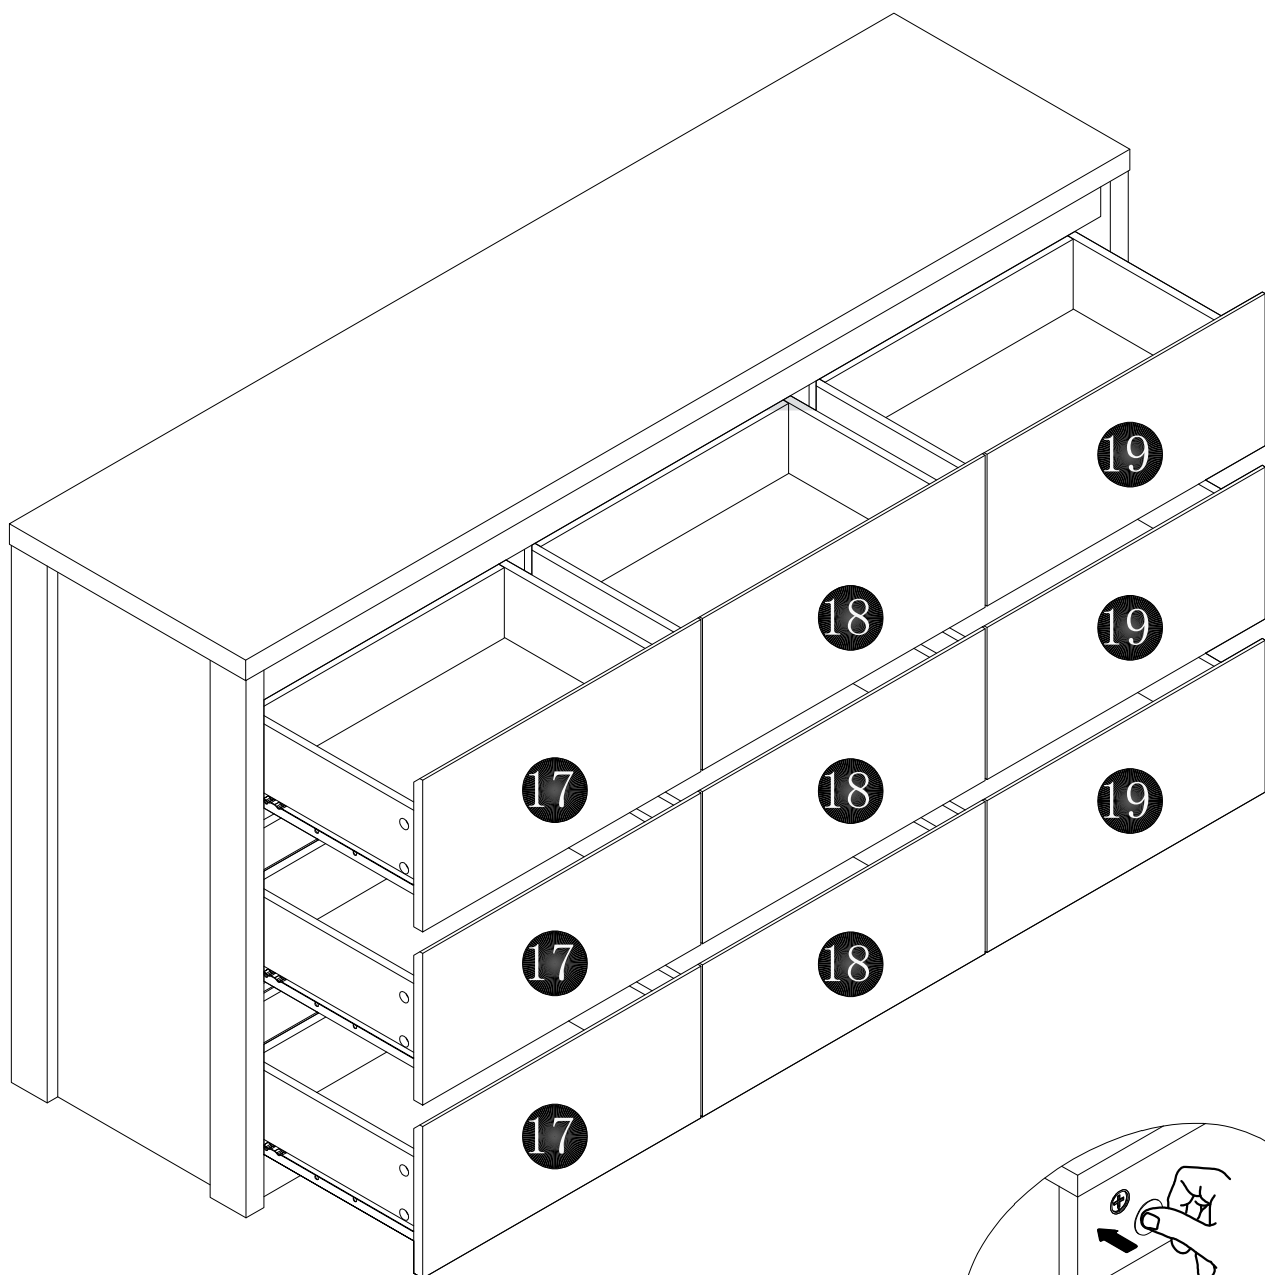

Step 29

X9

Step 30

G Ø22*0.4

x149

! WARNING

Children have died from furniture tipover.
To reduce the risk of furniture tipover:

- ALWAYS install Anti-tip device provided.
- NEVER put a TV on this product.
- NEVER allow children to stand, climb or hang on any drawers, doors, or shelves.
- NEVER open more than one drawer at a time.
- Place heaviest items in the lowest drawers.