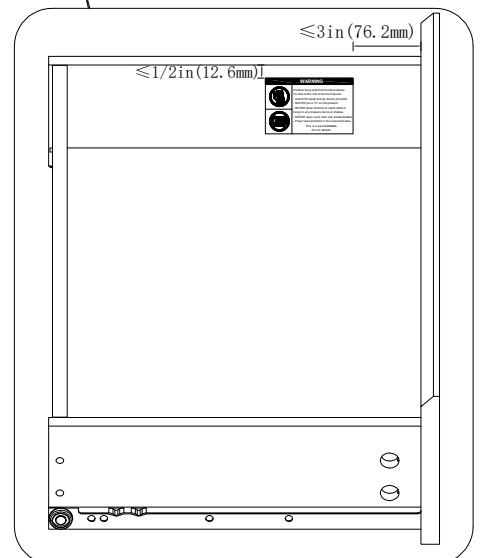

Children have died from furniture tipover.
To reduce the risk of furniture tipover:

- ALWAYS install Anti-tip device provided.
- NEVER put a TV on this product.
- NEVER allow children to stand, climb or hang on any drawers, doors, or shelves.
- NEVER open more than one drawer at a time.
- Place heaviest items in the lowest drawers.

This is a permanent label.
Do not remove!