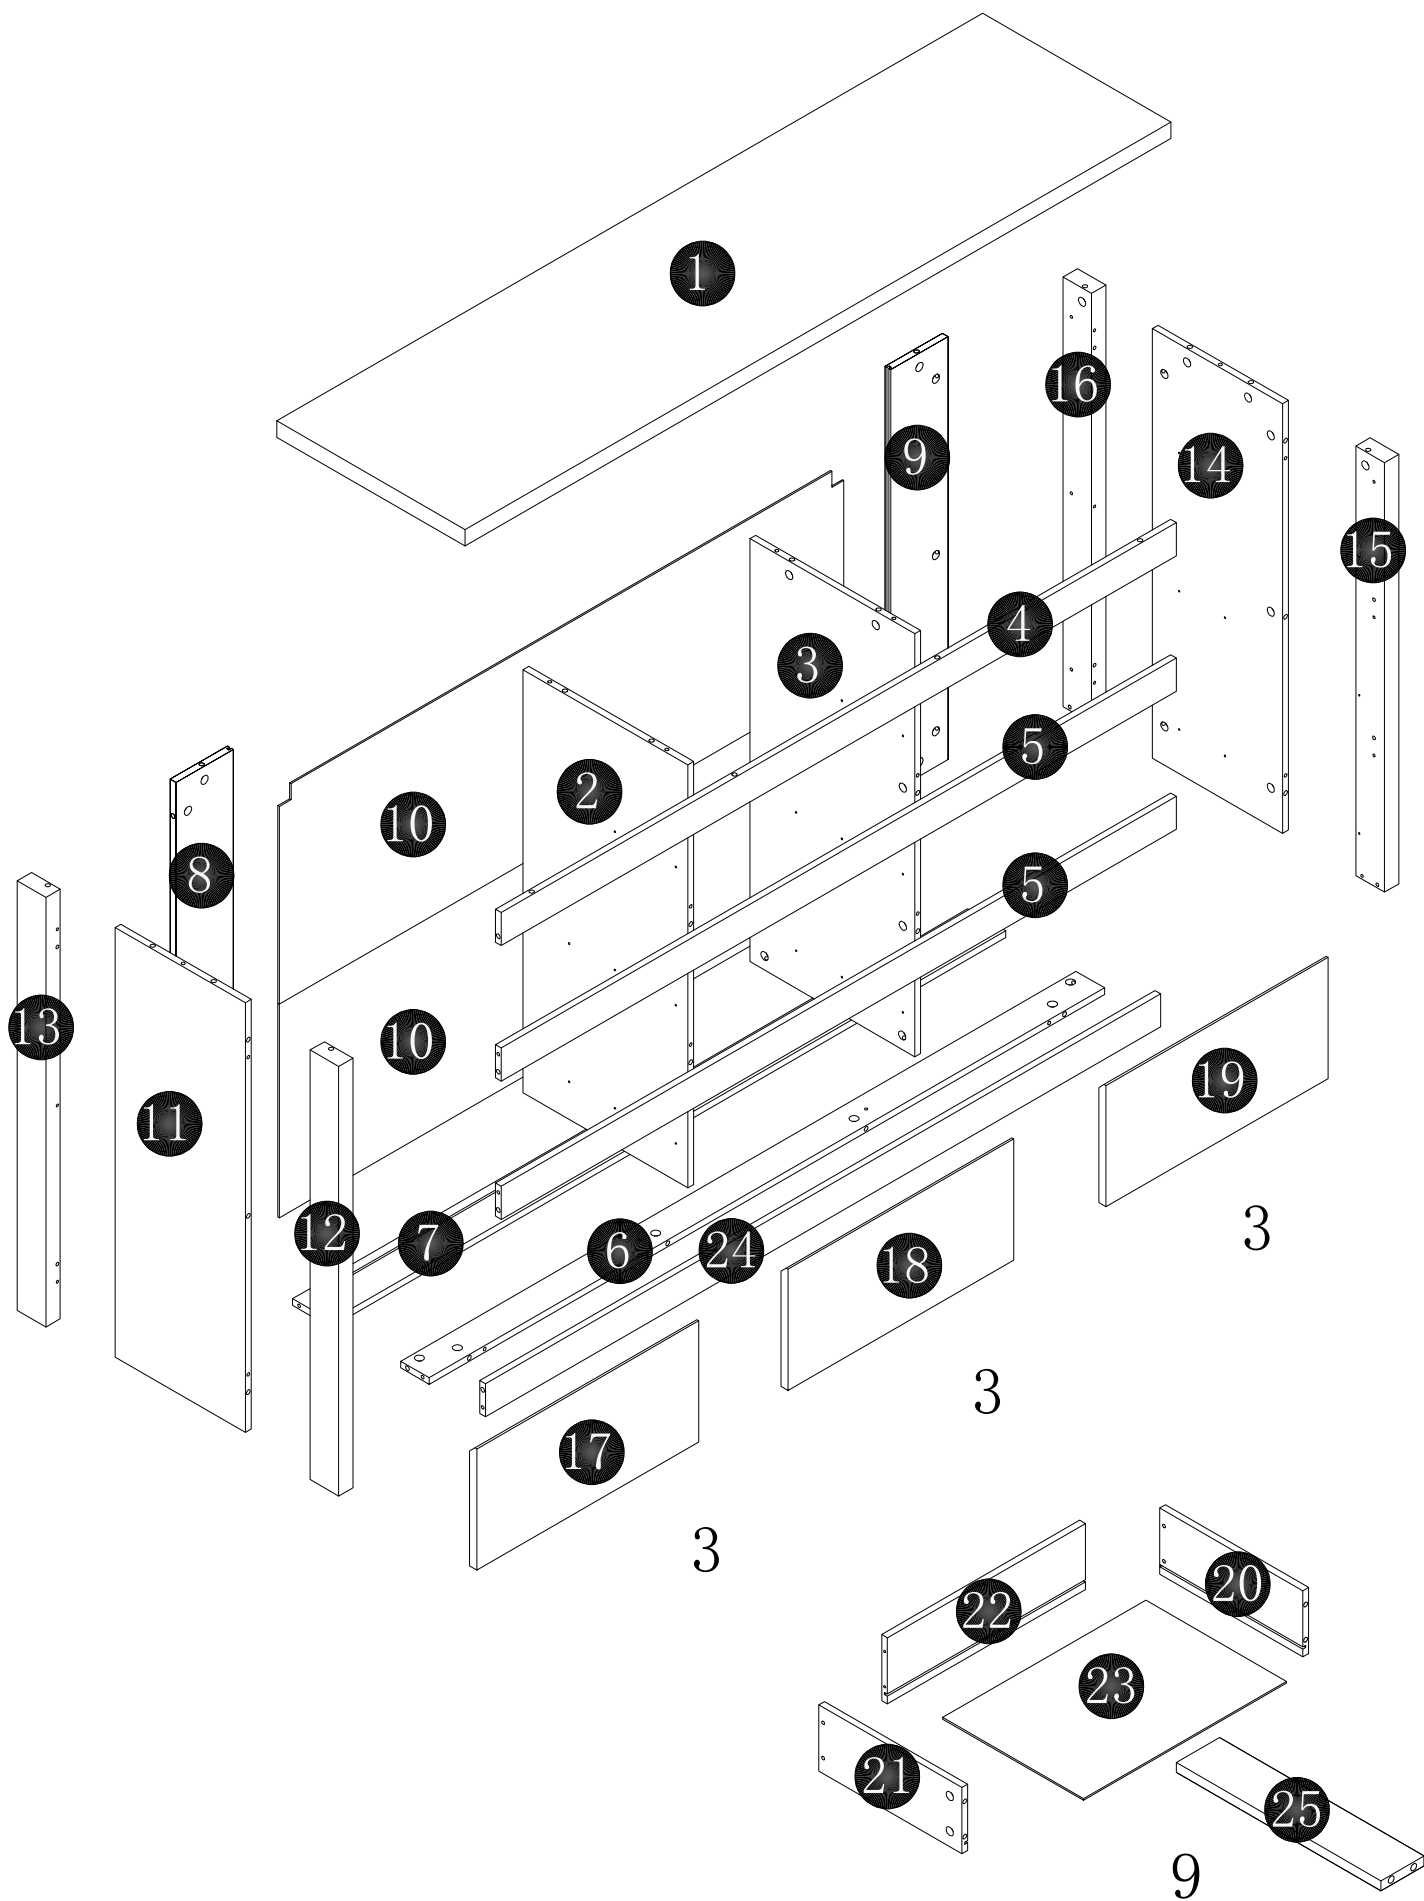

9 Drawer Dresser

9Drawer Dresser

A M6*25mm

x140+9

B Ø15*10mm

x140+9

C Ø6*30mm

x34+3