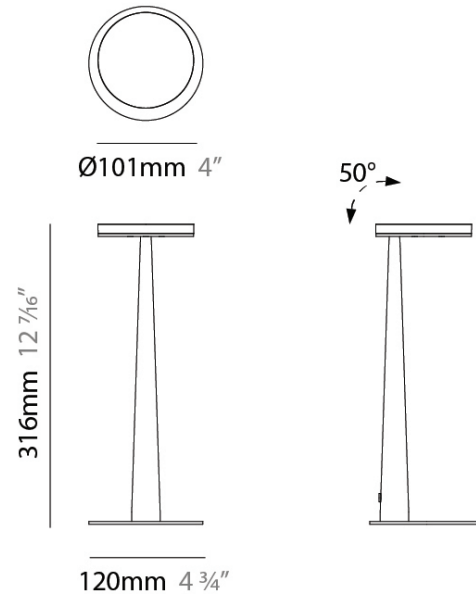

GENERAL

Division: Design
 Series: Bella
 Mounting Type: Portable
 Mounting Location: Table
 Subcategory: Task
 Brand: Panzeri

PHYSICAL

Shape: Abstract
 Diameter (mm): 101
 Diameter (in): 4
 Height (mm): 316
 Height (in): 12 ⁷/₁₆
 Light Distribution: Adjustable / Direct
 Weight (kg): 0.853
 Weight (lbs): 1.88
 Diffuser: Acrylic Diffuser With Matt Finish
 Fixture Finish: WHI / BLK / BRZ / MBR / TIM
 Fixture Material: Aluminum Die Cast
 Upon Request: Bolt Down

ELECTRICAL

Lamp Type: LED
 Input Wattage (W): 5
 Dimming: 5-Step Touch Dimming
 Driver Location: Inline Transformer Plug
 Input Voltage (V): 120
 Constant Current (MA): 500

LED

Number of LEDs: 1
 Color Temperature (°K): 2700
 Max. Delivered Lumen (lm): 388
 Nominal Lumen (lm): 460
 CRI: >90 CRI
 Efficiency (%): 84.296
 Efficacy (lm/w): 93.4
 Lamp Life (hrs): 70000

OPTICAL

Optic°: Diffused
 Adjustability: Tilt 50°

RATINGS AND CERTIFICATIONS

Certified By: Certified for North American Standards
 IP rating: IP20

BELLA PORTABLE

D84376R9-

PROJECT

TYPE