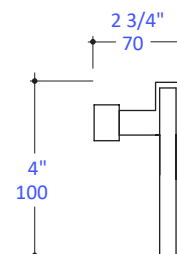

Features:

- Wall-mount towel ring
- Includes mounting hardware
- Stainless steel construction

Finish Options:

- 10 - Polished Stainless Steel
- 21 - Brushed Stainless Steel
- 44 - Matte Black

Codes + Standards:

- Meets and exceeds applicable national codes and standards

LACAVA reserves the right to revise any dimension or information on this sheet without notice. Dimensions are nominal and may vary within an industry accepted tolerance of 1/4". Drawings provided herein are meant to give the user an idea of the product and are not made to scale. Location of plumbing is meant for reference, your specific application may vary.