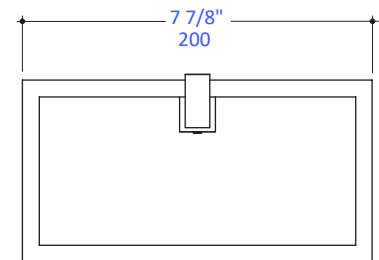

Features:

- Wall-mount towel ring
- Includes mounting hardware
- Stainless steel construction

Finish Options:

- 10 - Polished Stainless Steel
- 21 - Brushed Stainless Steel
- 44 - Matte Black

Codes + Standards:

- Meets and exceeds applicable national codes and standards

LACAVA reserves the right to revise any dimension or information on this sheet without notice. Dimensions are nominal and may vary within an industry accepted tolerance of 1/4". Drawings provided herein are meant to give the user an idea of the product and are not made to scale. Location of plumbing is meant for reference, your specific application may vary.