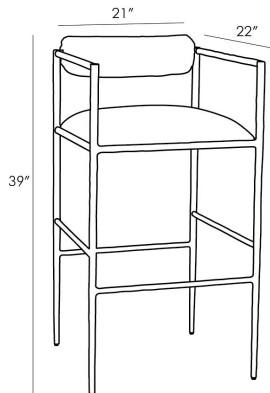

ARTERIORS

BARBANA BAR STOOL OCELOT EMBROIDERY

4707

H: 39 IN, W: 21 IN, D: 22 IN

Natural

This exquisite stool is perfectly poised, perched on delicate legs that are as faint as insects'. The natural iron body has been hand-forged, yielding soft impressions along the sharp-angled frame. The tight seat and bolster back cushion are covered in a luxuriously embroidered upholstery, featuring modern, organic patches of neutral threading on a black base. The overall look is exotic with an updated edge. Finish may vary. Also available in counter height (4706) and as a chair (4506)

APPEARANCE

Material	Embroidery, Iron
Finish	Ocelot
Top Coat/Sealant	false

DIMENSIONS

Arm	30 IN
	H: 37 IN

SHIPPING

Product Weight	52.5 LBS
Gross Weight 1	70.5 LBS
Shipping Box 1	H: 38 IN, L: 24 IN, W: 25 IN