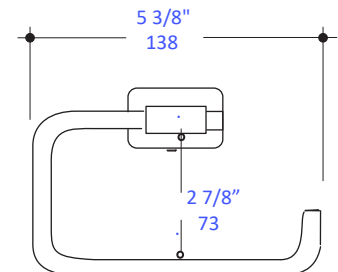

### Features:

- Wall-mount toilet paper holder
- Includes mounting hardware
- Plated brass construction

### Finish Options:

- CR - Polished Chrome
- PN - Polished Nickel
- NI - Brushed Nickel
- BG - Brushed Gold
- 44 - Matte Black

Paper roll space width max. 4 3/4" (120mm)

LACAVA reserves the right to revise any dimension or information on this sheet without notice. Dimensions are nominal and may vary within an industry accepted tolerance of 1/4". Drawings provided herein are meant to give the user an idea of the product and are not made to scale. Location of plumbing is meant for reference, your specific application may vary.