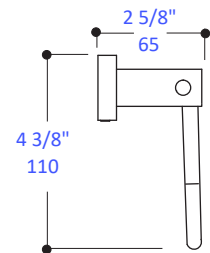

### Features:

- Wall-mount toilet paper holder
- Includes mounting hardware
- Plated brass construction

### Finish Options:

- CR - Polished Chrome
- PN - Polished Nickel
- NI - Brushed Nickel
- BG - Brushed Gold
- 44 - Matte Black

Paper roll space width max. 4 3/4" (120mm)

LACAVA reserves the right to revise any dimension or information on this sheet without notice. Dimensions are nominal and may vary within an industry accepted tolerance of 1/4". Drawings provided herein are meant to give the user an idea of the product and are not made to scale. Location of plumbing is meant for reference, your specific application may vary.