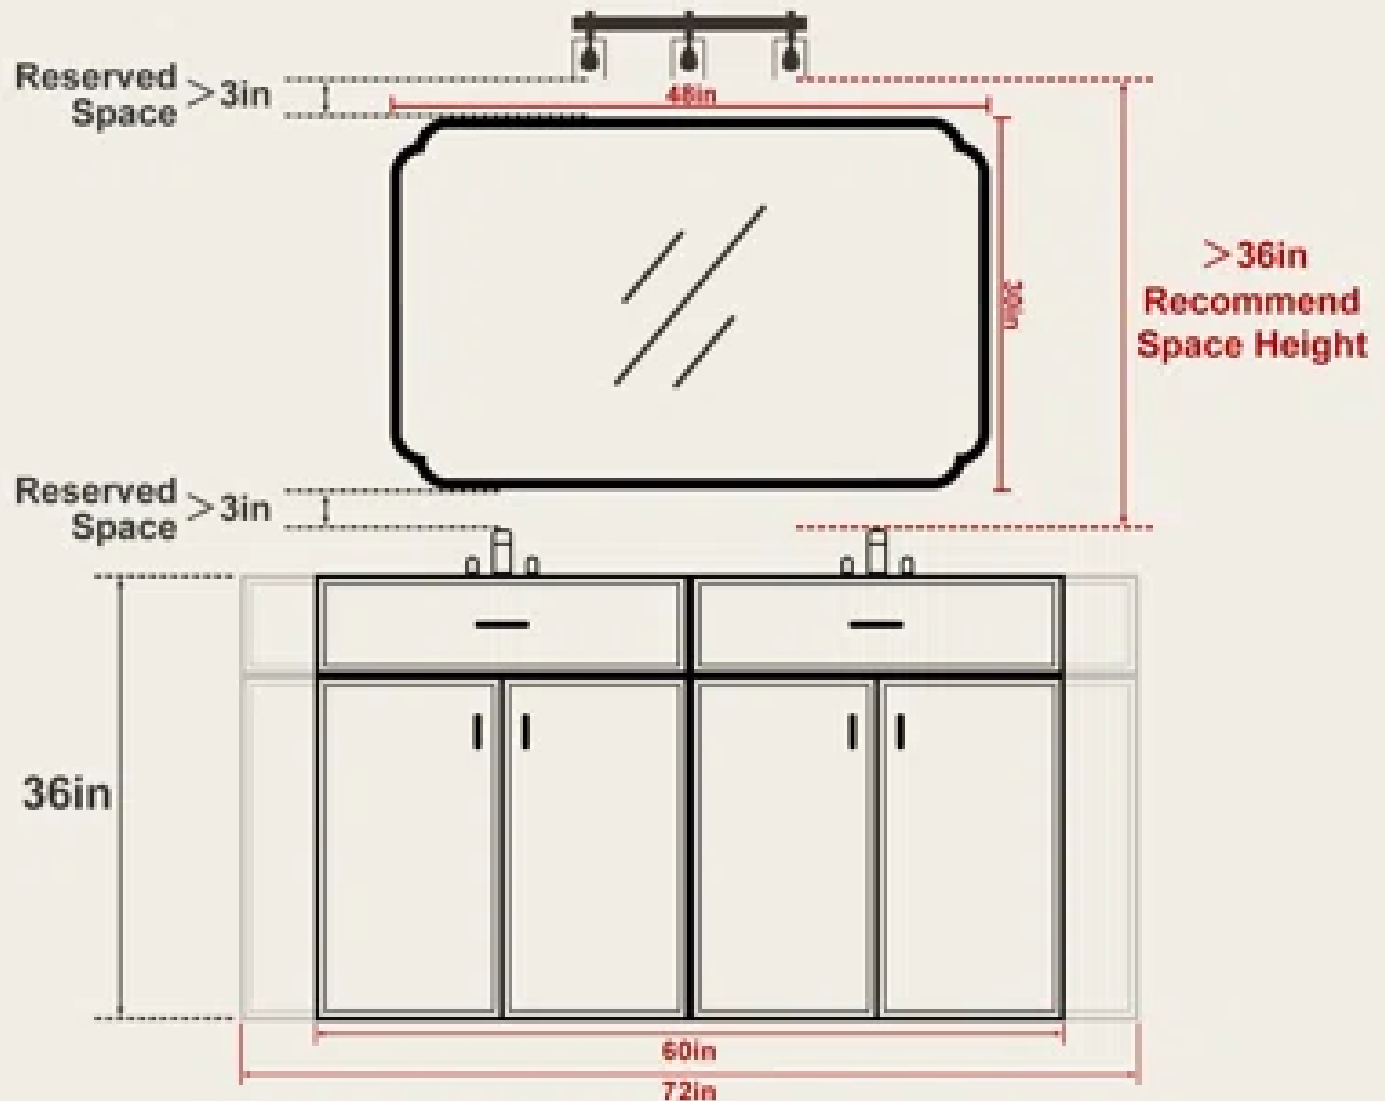

# Suitable for 48in-72in Vanity

Tip: Typically, your mirror should be narrower than or the same width as the vanity