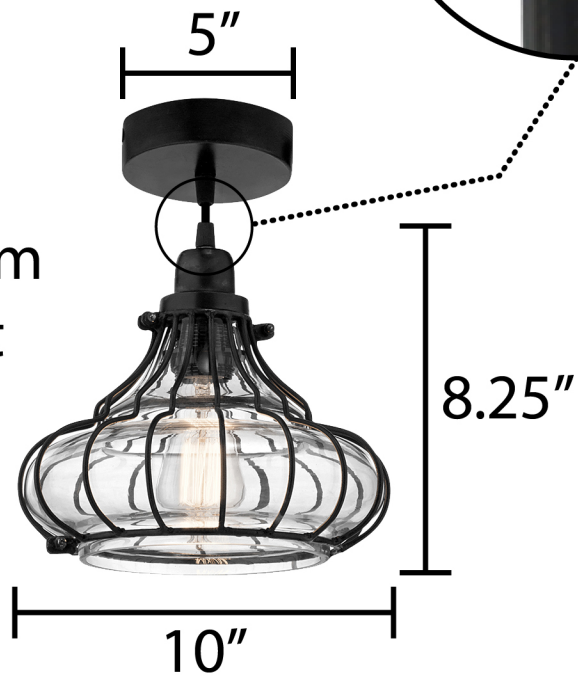

Maximum  
Height  
68.5"

Length Adjustable Cord

Minimum  
Height  
9.5"

5"

8.25"

10"