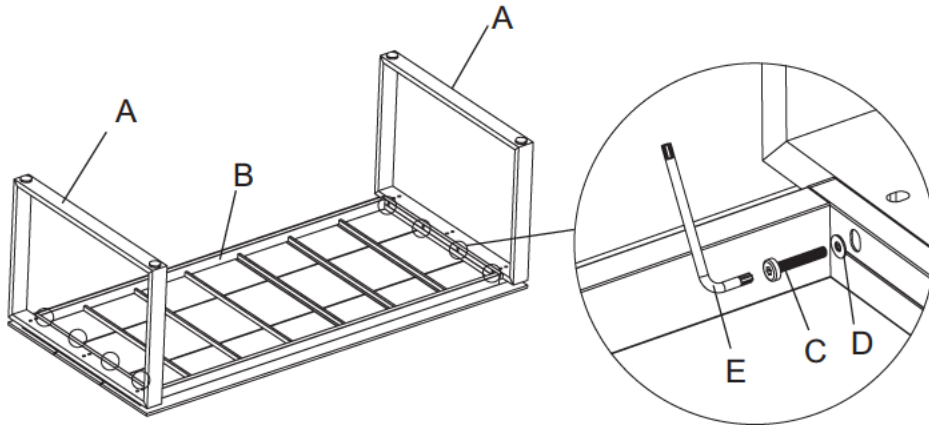

# 7501022 Denver Garden Table in nonwood, grey with black legs, 210x100 cm

A		x2	B		x1	C		x20
D		x20	E		x1	F		x6

1

2

3