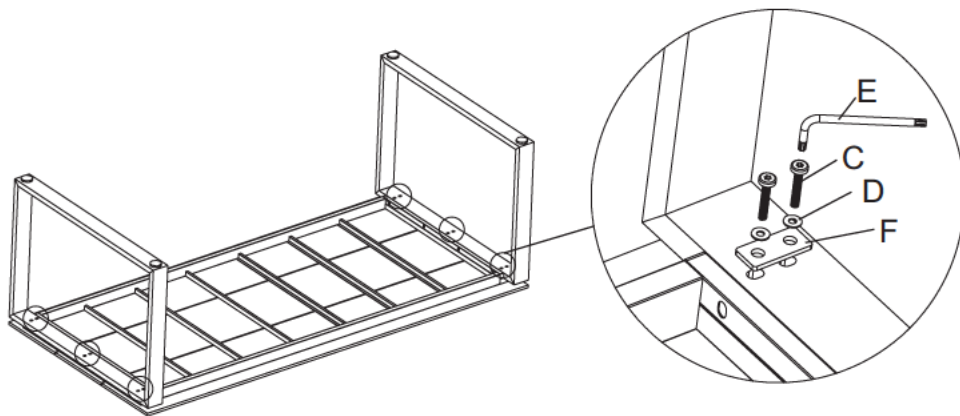

# 7501022 Denver Garden Table in nonwood, grey with black legs, 210x100 cm

A		x2	B		x1	C		x20
D		x20	E		x1	F		x6

1

2

3