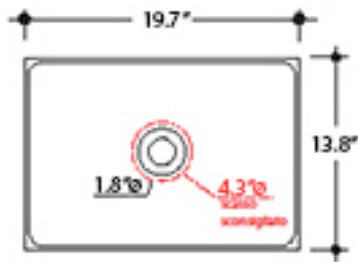

Finishes:

-  Glossy White

SKU# | Options:

- Cento 3555 | Glossy White

* WS Bath Collections reserves the right to revise dimensions or information on this sheet without notice

Collection Cento	Model Cento 3555	Dimensions Metric <i>1 inch = 2.54 cm</i> <i>1 inch = 25.4 mm</i>	 1051 Lea Drive - Collegeville, PA 19426 Tel. 215 513 9400 - Fax 610 831 0215 www.ws bathcollections.com - info@ws bathcollections.com
------------------------------	------------------------------	---	---

Collection
Cento

Model |
Cento 3555

Dimensions Metric

1 inch = 2.54 cm
1 inch = 25.4 mm

WS[®]
BATH
COLLECTIONS

1051 Lea Drive - Collegeville, PA 19426
Tel. 215 513 9400 - Fax 610 831 0215

www.ws bathcollections.com - info@ws bathcollections.com

Bolts

Silicone (optional)

Collection
Cento

Model |
Cento 3555

Dimensions Metric

1 inch = 2.54 cm
1 inch = 25.4 mm

WS[®]
BATH
COLLECTIONS

1051 Lea Drive - Collegeville, PA 19426
Tel. 215 513 9400 - Fax 610 831 0215