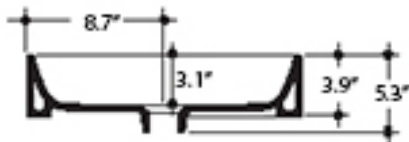

Finishes:

-  Glossy White

SKU# | Options:

- Cento 3555 | Glossy White

* WS Bath Collections reserves the right to revise dimensions or information on this sheet without notice

Collection Cento	Model Cento 3555	Dimensions Metric <i>1 inch = 2.54 cm</i> <i>1 inch = 25.4 mm</i>	 1051 Lea Drive - Collegeville, PA 19426 Tel. 215 513 9400 - Fax 610 831 0215 www.ws bathcollections.com - info@ws bathcollections.com
------------------------------	------------------------------	---	---

Collection
Cento

Model |
Cento 3555

Dimensions Metric

1 inch = 2.54 cm
1 inch = 25.4 mm

WS[®]
BATH
COLLECTIONS

1051 Lea Drive - Collegeville, PA 19426
Tel. 215 513 9400 - Fax 610 831 0215

www.ws bathcollections.com - info@ws bathcollections.com