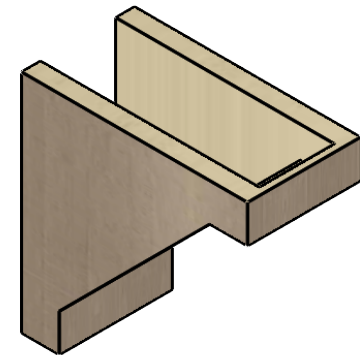

ITEM NUMBER: CORU06X12X12BURRCPR

6"W X 12"D X 12"H SERIES 1 CLASSIC BURLINGTON ROUGH CEDAR
TIMBERTHANE FAUX WOOD CORBEL, PRIMED

SIDE PROFILE

FRONT PROFILE

ISOMETRIC

EKENA MILLWORK
2300 WEST MAIN ST.
CLARKSVILLE, TX 75426
TOLL FREE: 866-607-0453
WWW.EKENAMILLWORK.COM