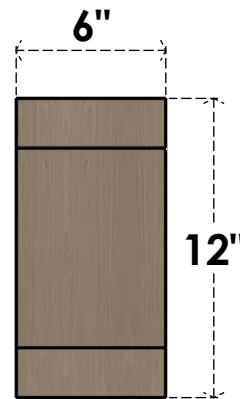

ITEM NUMBER: CORU06X12X12BURRCPR

6"W X 12"D X 12"H SERIES 1 CLASSIC BURLINGTON ROUGH CEDAR
TIMBERTHANE FAUX WOOD CORBEL, PRIMED

SIDE PROFILE

FRONT PROFILE

ISOMETRIC

EKENA MILLWORK
2300 WEST MAIN ST.
CLARKSVILLE, TX 75426
TOLL FREE: 866-607-0453
WWW.EKENAMILLWORK.COM