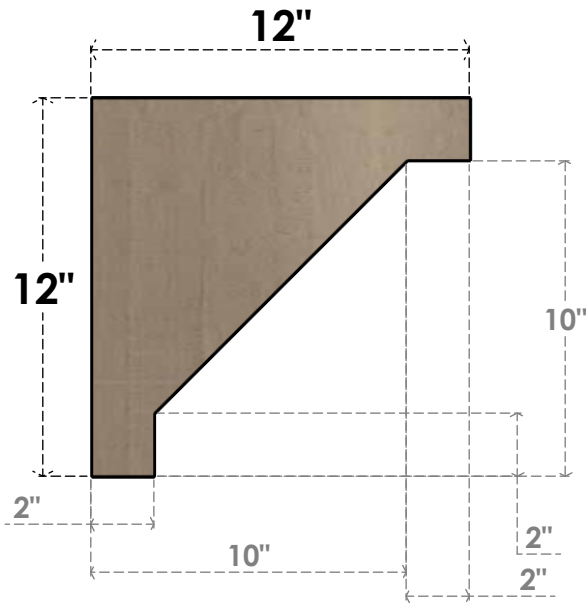

ITEM NUMBER: CORU06X12X12BURRCPR

6"W X 12"D X 12"H SERIES 1 CLASSIC BURLINGTON ROUGH CEDAR
TIMBERTHANE FAUX WOOD CORBEL, PRIMED

SIDE PROFILE

FRONT PROFILE

ISOMETRIC

EKENA MILLWORK
2300 WEST MAIN ST.
CLARKSVILLE, TX 75426
TOLL FREE: 866-607-0453
WWW.EKENAMILLWORK.COM

NOTES

1. INSTALLATION TO BE COMPLETED IN ACCORDANCE WITH MANUFACTURER'S SPECIFICATIONS.
2. DRAWING MAY NOT BE TO SCALE
3. THIS DRAWING IS INTENDED FOR DESIGN AND PLANNING PURPOSES ONLY.
4. ALL INFORMATION CONTAINED HEREIN WAS CURRENT AT THE TIME OF DEVELOPMENT BUT MUST BE REVIEWED AND APPROVED BY THE PRODUCT MANUFACTURER TO BE CONSIDERED ACCURATE.
5. TIMBERTHANE ARCHITECTURAL PRODUCTS ARE MADE FROM HIGH DENSITY URETHANE AND COME FACTORY PRIMED