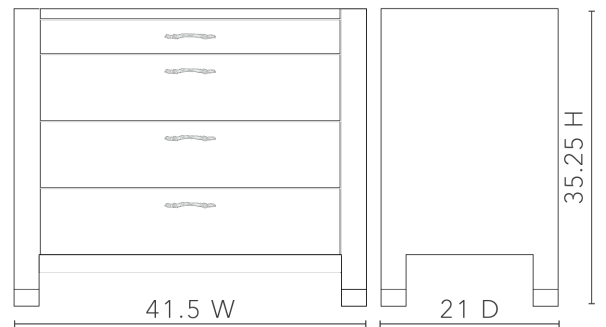

Camden Large 4-Drawer, Sand White

CDN-225-469-88

- 41.5W x 21D x 35.25H
- Clear Lacquered Bleached Grasscloth
- Polished Brass Finished Cast Metal
- Finished Back, Soft Close Undermount Glides

Sand
White