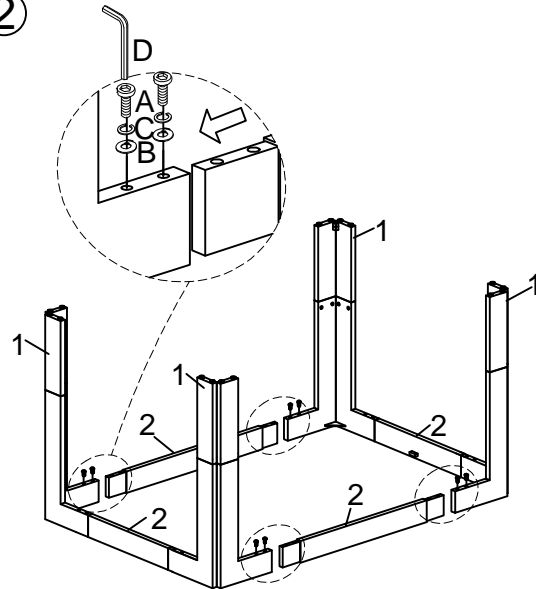

### + Parts Included

- ① Leg  
4PCS

- ② Acrylic Rail  
4PCS

- ③ Glass Top  
1PC

### + Hardware Included

- A Bolt(1/4"\*3/4")  
16 PCS

- B Washer(1/4")  
16 PCS

- C Spring Washer(1/4")  
16 PCS

- D Allen Key(4mm)  
1 PC

- E Antiskid Pad  
8 PCS

# ASSEMBLY INSTRUCTIONS

GOLD DINING TABLE  
CHROME DINING TABLE

①

**Note: Do not fully tighten the bolts at this step.**

②

**Note: Do not fully tighten the bolts at this step.**

③

**Note: Fully tighten all bolts at this step.**