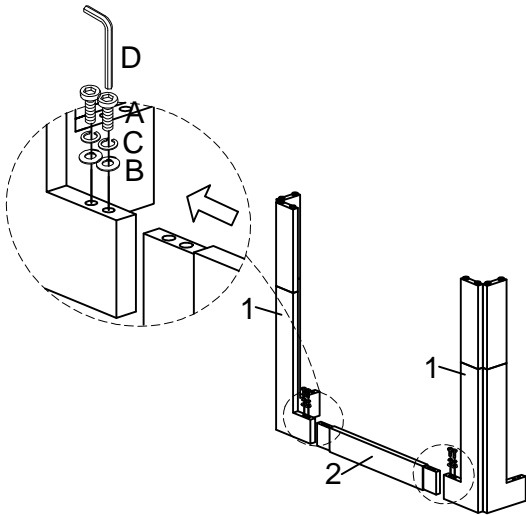

### 2 IMPORTANT ASSEMBLY INFORMATION

**Assembly Step Use Bolt A to connect Part 1 to Part 2.**

### + Parts Included

- ① Leg  
4PCS

- ② Acrylic Rail  
4PCS

- ③ Glass Top  
1PC

### + Hardware Included

- A Bolt(1/4"\*3/4")  
16 PCS

- B Washer(1/4")  
16 PCS

- C Spring Washer(1/4")  
16 PCS

- D Allen Key(4mm)  
1 PC

- E Antiskid Pad  
8 PCS

# ASSEMBLY INSTRUCTIONS

GOLD DINING TABLE  
CHROME DINING TABLE

①

**Note: Do not fully tighten the bolts at this step.**

②

**Note: Do not fully tighten the bolts at this step.**

③

**Note: Fully tighten all bolts at this step.**