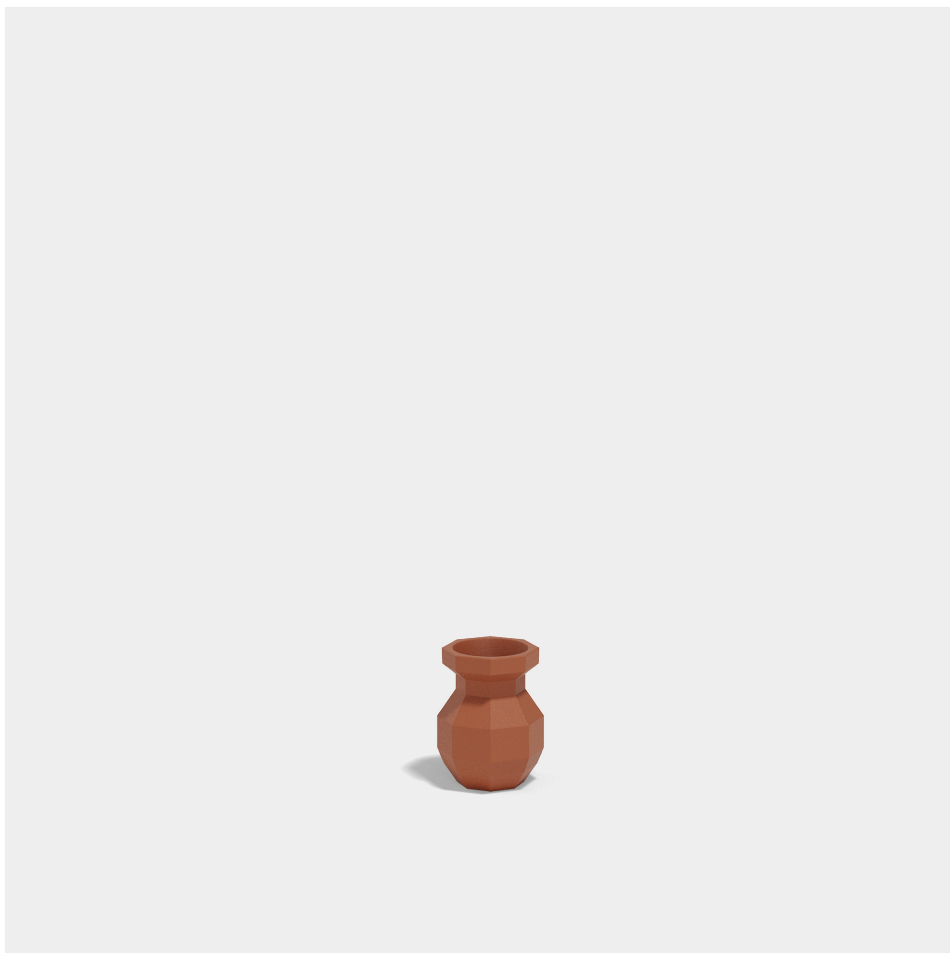

Info

Description

Weight: 1.2 Kg

Origami. Yuri Planter 25
Origami. Yuri Macetero 25
C = 14.5x14.5x15 - 5 2/3"x5 2/3"x6"
1.15 L - 1/8 Gal
44212

Finishes

finishes

BASIC

Ref. 44212A