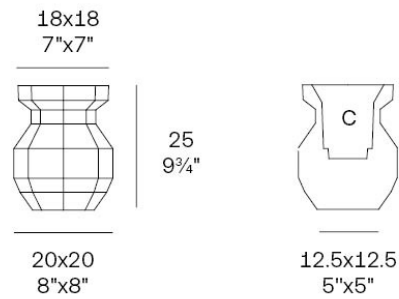

Info

Description

Weight: 1.2 Kg

Origami. Yuri Planter 25
Origami. Yuri Macetero 25
C = 14.5x14.5x15 - 5 2/3"x5 2/3"x6"
1.15 L - 1/8 Gal
44212

Finishes

finishes

BASIC

Ref. 44212A