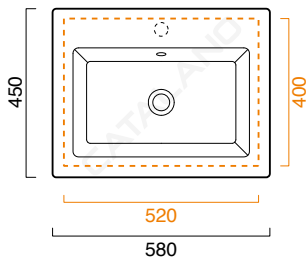

CE EN 14688 - CL20