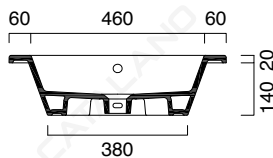

CE EN 14688 - CL20