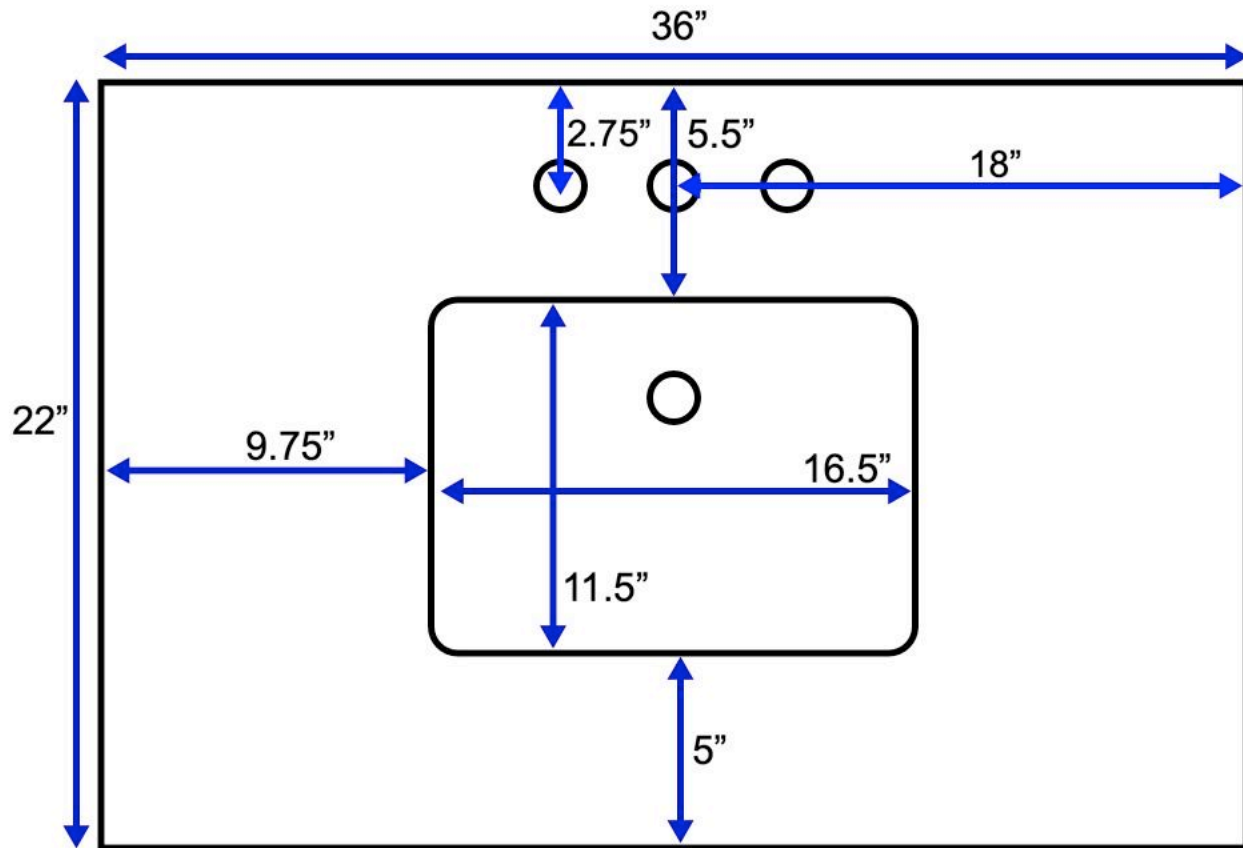

36-inch Bath Vanity (Top View)

All measurements are approximate and rounded to the nearest quarter inch.
Please allow for a slight margin of error.