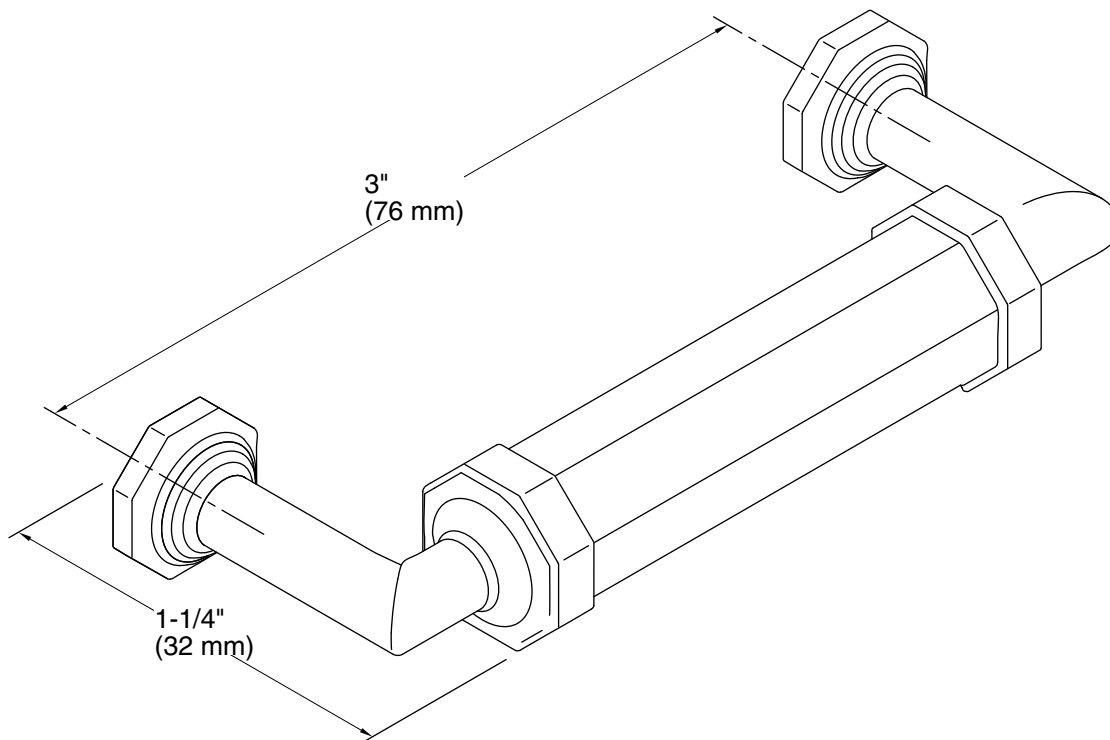

Technical Information

All product dimensions are nominal.

Material: Brass, Zinc