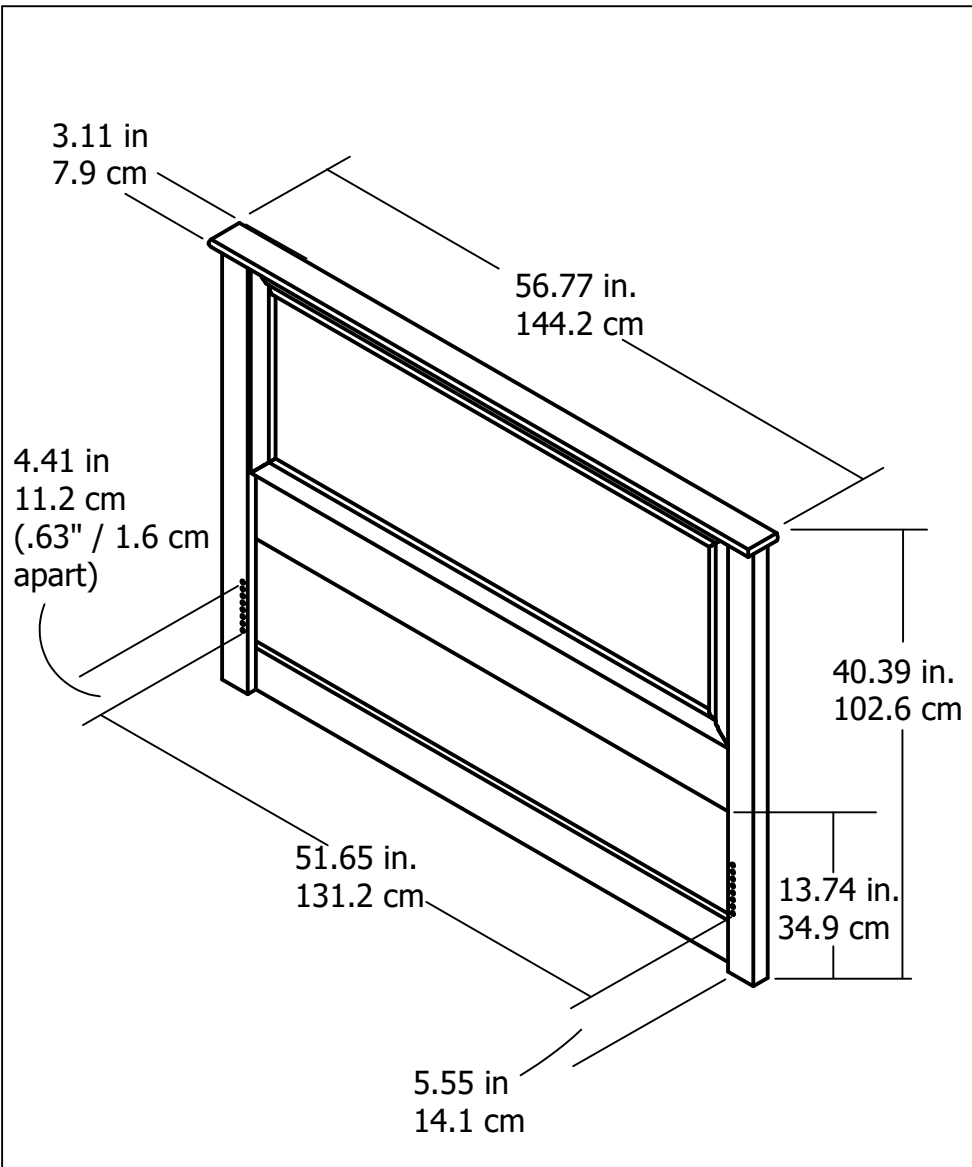

1625500EBL - Full Headboard

Finish: Magnolia Oak with Ironwood top

Wood Breakdown: 95%

Overall Product Size:
56.77"W x 3.11"D x 40.39"H
144.2cm W x 7.9 D x 102.6cm H

Fits most full size bed frames

Unit Weight: 33 lbs. (15 kg)