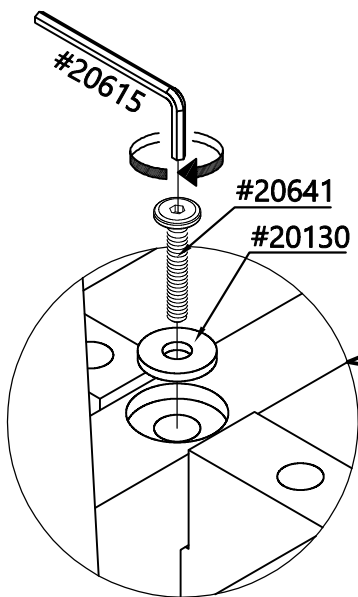

6x

4x

8x

4x

20675 (37*24*16mm)

⚠ WARNING:

CHOKING HAZARD
 Small Parts
 Not for children under 3 years.
 To be Assembled by an Adult

⚠ ATTENTION:

Not Included
 Non Inclus
 No Incluido

- 
 20641 (M6*40mm)
 4x
- 
 20052 (4*35mm)
 4x

- 
 #20641 (M6*40mm)
 6x
- 
 #20130 (6*19*2mm)
 6x

80%

80%

100%

100%

ENGLISH