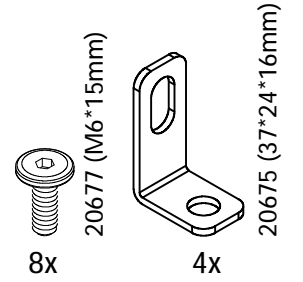

6x

4x

8x

4x

20675 (37*24*16mm)

⚠ WARNING:

CHOKING HAZARD
 Small Parts
 Not for children under 3 years.
 To be Assembled by an Adult

⚠ ATTENTION:

Not Included
 Non Inclus
 No Incluido

- 
 20641 (M6*40mm)
 4x
- 
 20052 (4*35mm)
 4x

- 
 #20641 (M6*40mm)
 6x
- 
 #20130 (6*19*2mm)
 6x

80%

80%

100%

100%

ENGLISH