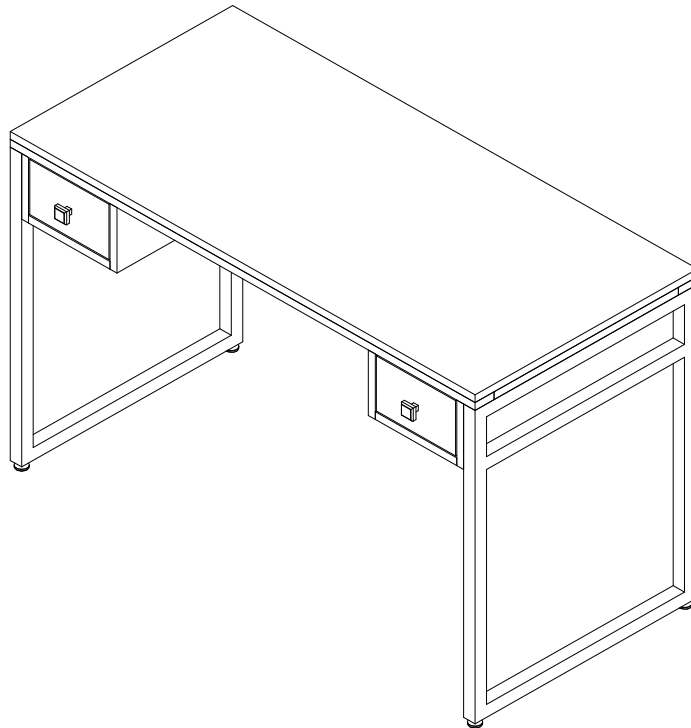

## 23"D x 60"W Desk

- . Use of power tool to assemble this product will invalidate any claim and damage this product making it unsafe!!!
- . Please assemble on a clean soft surface to avoid damage.

# Part List- 23"D x 60"W Desk

**Identifying the hardware-**Identify the hardware using the illustrations below.

---

<b>C</b>  12 <b>M6X35mm</b>	<b>D</b>  01	<b>E</b>  01 <b>Anti-Tip Bag</b>
---	---	--