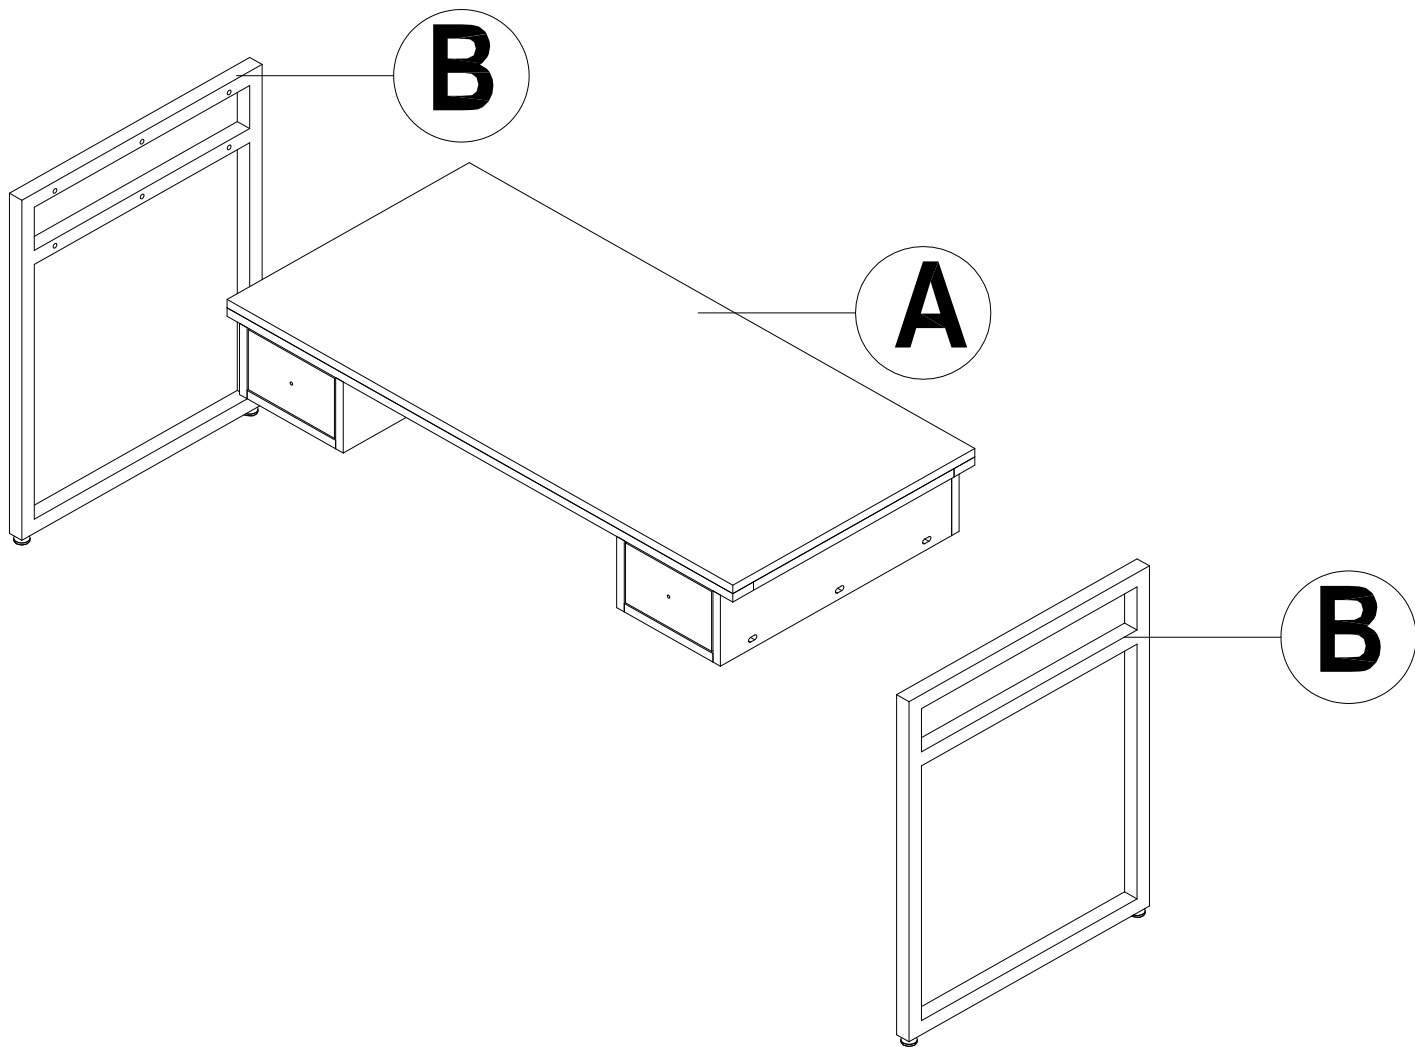

## 23"D x 60"W Desk

- . Use of power tool to assemble this product will invalidate any claim and damage this product making it unsafe!!!
- . Please assemble on a clean soft surface to avoid damage.

# Part List- 23"D x 60"W Desk

**Identifying the hardware-**Identify the hardware using the illustrations below.

---

<b>C</b>  12 <b>M6X35mm</b>	<b>D</b>  01	<b>E</b>  01 <b>Anti-Tip Bag</b>
---	---	--