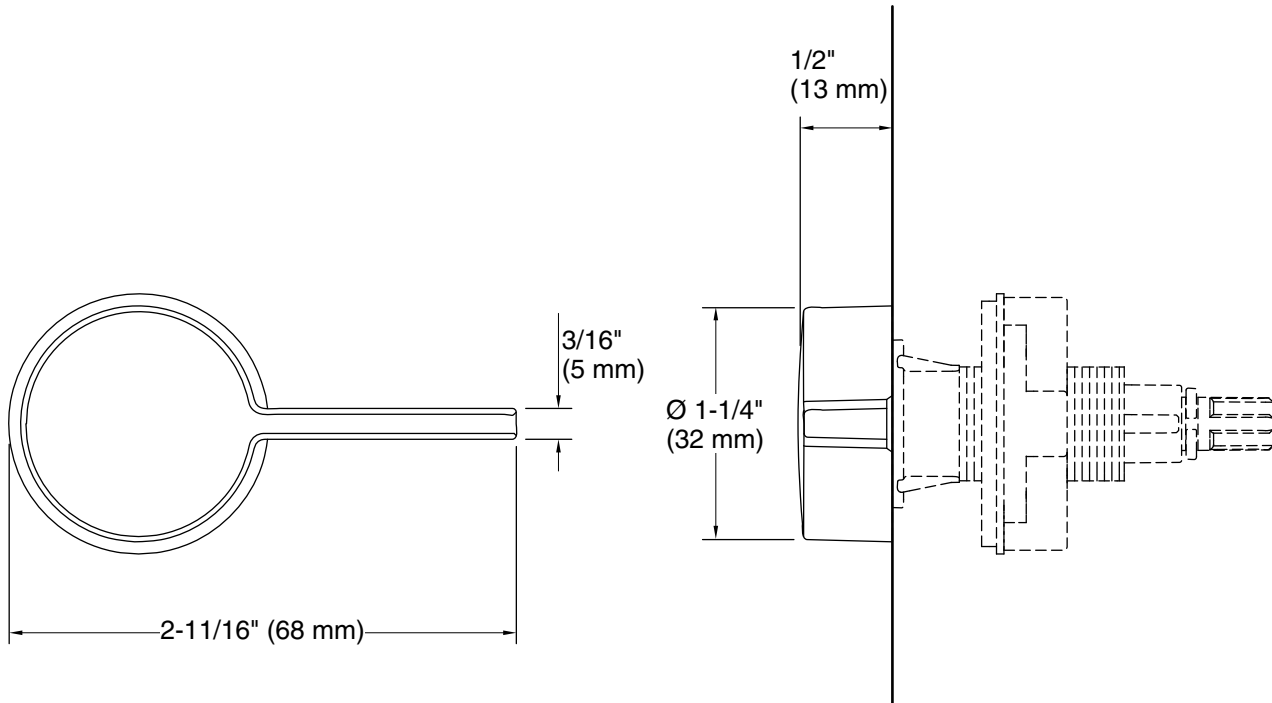

Features

- Left-hand trip lever

Material

- Premium metal construction for durability and reliability
- KOHLER finishes resist corrosion and tarnishing

Codes/Standards

None Applicable

KOHLER® One-Year Limited Warranty

Technical Information

All product dimensions are nominal.

Material: Zinc