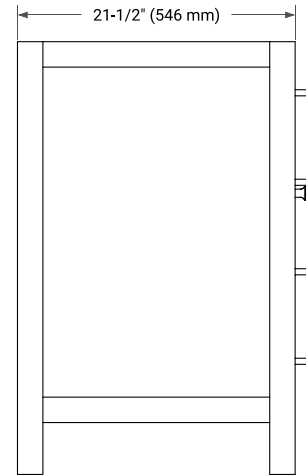

36" RIGHT OFFSET CABINET

BASE CABINET DIMENSIONS

36" W x 21.5" D x 33.5" H

FEATURES

- Solid wood frame with engineered wood panels
- Dovetail drawers and joints
- Soft closing doors & drawers

HARDWARE FINISHES*

Brushed Nickel   Satin Brass   Matte Black   Polished Chrome

Hardware comes preinstalled with the illustrated option. Other finishes are available on our online store if you prefer a different one.

AVAILABLE COLORS

White   Grey

FRONT VIEW

SIDE VIEW

PLAN VIEW