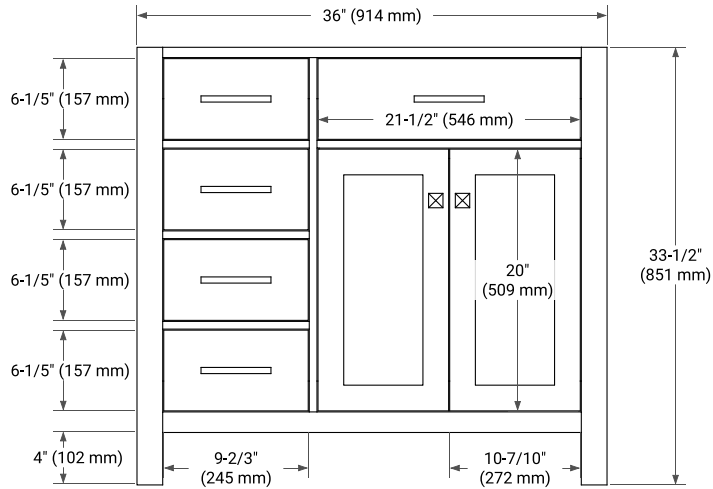

36" RIGHT OFFSET CABINET

BASE CABINET DIMENSIONS

36" W x 21.5" D x 33.5" H

FEATURES

- Solid wood frame with engineered wood panels
- Dovetail drawers and joints
- Soft closing doors & drawers

HARDWARE FINISHES*

Brushed Nickel   Satin Brass   Matte Black   Polished Chrome

Hardware comes preinstalled with the illustrated option. Other finishes are available on our online store if you prefer a different one.

AVAILABLE COLORS

White   Grey

FRONT VIEW

SIDE VIEW

PLAN VIEW