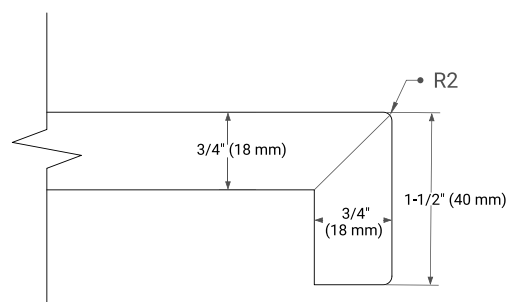

EDGE SIDE VIEW