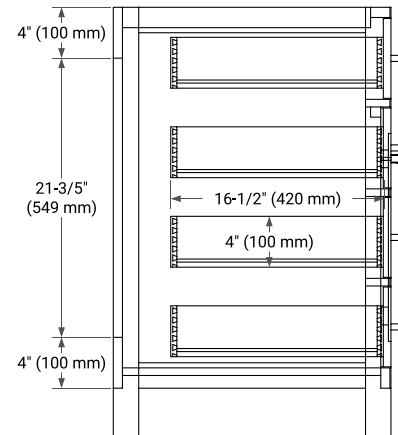

36" RIGHT OFFSET CABINET

BASE CABINET DIMENSIONS

36" W x 21.5" D x 33.5" H

FEATURES

- Solid wood frame with engineered wood panels
- Dovetail drawers and joints
- Soft closing doors & drawers

HARDWARE FINISHES*

Brushed Nickel   Satin Brass   Matte Black   Polished Chrome

Hardware comes preinstalled with the illustrated option. Other finishes are available on our online store if you prefer a different one.

AVAILABLE COLORS

White   Grey

FRONT VIEW

SIDE VIEW

PLAN VIEW