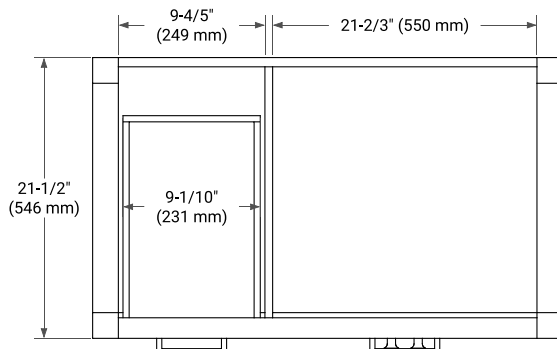

36" RIGHT OFFSET CABINET

BASE CABINET DIMENSIONS

36" W x 21.5" D x 33.5" H

FEATURES

- Solid wood frame with engineered wood panels
- Dovetail drawers and joints
- Soft closing doors & drawers

HARDWARE FINISHES*

Brushed Nickel   Satin Brass   Matte Black   Polished Chrome

Hardware comes preinstalled with the illustrated option. Other finishes are available on our online store if you prefer a different one.

AVAILABLE COLORS

White   Grey

FRONT VIEW

SIDE VIEW

PLAN VIEW