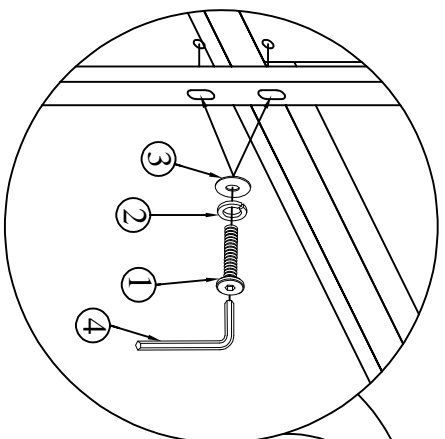

ASSEMBLY INSTRUCTION / NOTICE DE MONTAGE / INSTRUCCIONES DE MONTAJE

ITEM / NO D'ARTICLE / ARTICULO.: S786-010 / 030

DESCRIPTION/ DESCRIPCION : Dresser / Commode / Tocado
Ridge Mirror / Miroir / Espejo

⚠ WARNING

Children have died from furniture tipover. To reduce the risk of furniture tipover: - ALWAYS install anti-tip device provided. - NEVER put a TV on this product. - NEVER allow children to stand, climb, or hang on any drawers, doors, or shelves. - NEVER open more than one drawer at a time. - Place heaviest items in the lowest drawers. <i>This is a permanent label. Do not remove!</i>	

STEP 1
ÉTAPE 1
PASO 1