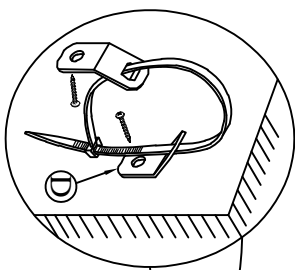

Furniture Tipping Restraint
Système antibasculement
Control para evitar vuelcos

STEP 2
ÉTAPE 2
PASO 2