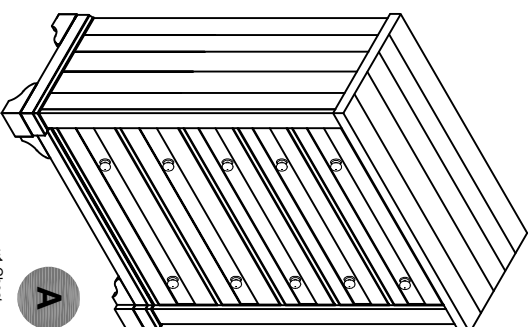

⚠ WARNING	
	Children have died from furniture tipover. To reduce the risk of furniture tipover: - ALWAYS install anti-tip device provided. - NEVER put a TV on this product. - NEVER allow children to stand, climb, or hang on any drawers, doors, or shelves. - NEVER open more than one drawer at a time. - Place heaviest items in the lowest drawers. <i>This is a permanent label. Do not remove!</i>

x1 Chest
x1 Commode
x1 Cómoda

x1 Furniture Tipping Resistant
x1 Systeme antibasculement
x1 Control para evitar vuelcos

*

* Replaceable Part