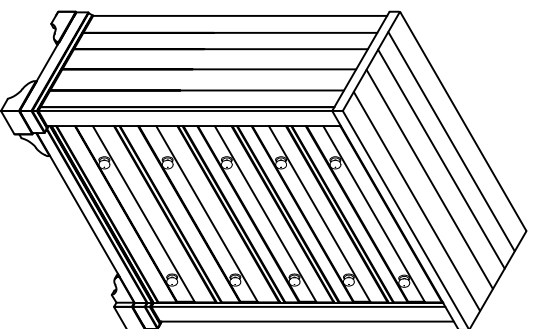

⚠ WARNING	
	Children have died from furniture tipover. To reduce the risk of furniture tipover: - ALWAYS install anti-tip device provided. - NEVER put a TV on this product. - NEVER allow children to stand, climb, or hang on any drawers, doors, or shelves. - NEVER open more than one drawer at a time. - Place heaviest items in the lowest drawers. <i>This is a permanent label. Do not remove!</i>

x1 Chest
x1 Commode
x1 Cómoda

x1 Furniture Tipping Resistant
x1 Systeme antibasculement
x1 Control para evitar vuelcos

*

* Replaceable Part