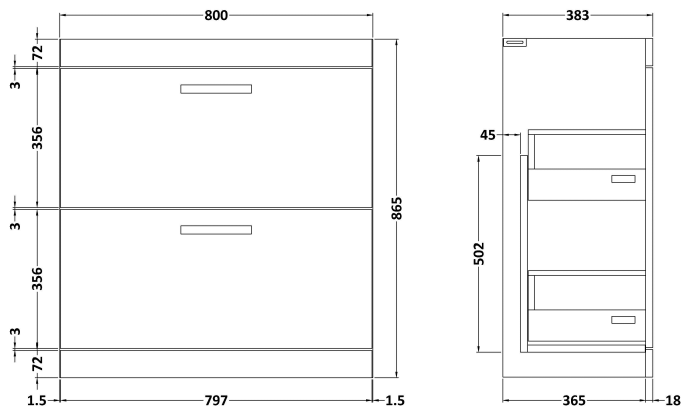

CUSTOMER DATA SHEET

DESCRIPTION: 800 Fs 2-Drawer Vanity With Basin B

CUSTOMER DATA SHEET - FURNITURE

DESCRIPTION: 800 Floor Standing 2-Drawer Basin Unit

PRODUCT DIMENSIONS

Height (mm)	Width (mm)	Depth (mm)	Nett Wgt Kg
865	800	383	38

PACKAGING DIMENSIONS

Height (mm)	Width (mm)	Depth (mm)	Gross Wgt Kg
885	820	405	38

PACKAGING DATA

Box Colour	Brown Cardboard Box		
Box Qty	1	Label Colour	White Label
Label Size	100 x 50	Label Qty	2

OUTER BOX DIMENSIONS (If Applicable)

CUSTOMER DATA SHEET - CERAMICS

DESCRIPTION: Basin 800mm

PRODUCT DIMENSIONS			
Height (mm)	Width (mm)	Depth (mm)	Nett Wgt Kg
170	800	390	16.9

PACKAGING DIMENSIONS			
Height (mm)	Width (mm)	Depth (mm)	Gross Wgt Kg
400	820	200	16.9

PACKAGING DATA			
Box Colour	Brown Cardboard Box - Printed		
Box Qty	1	Label Colour	White Label
Label Size	100 x 50	Label Qty	2

OUTER BOX DIMENSIONS (If Applicable)			
Height (mm)	Width (mm)	Depth (mm)	Gross Wgt Kg