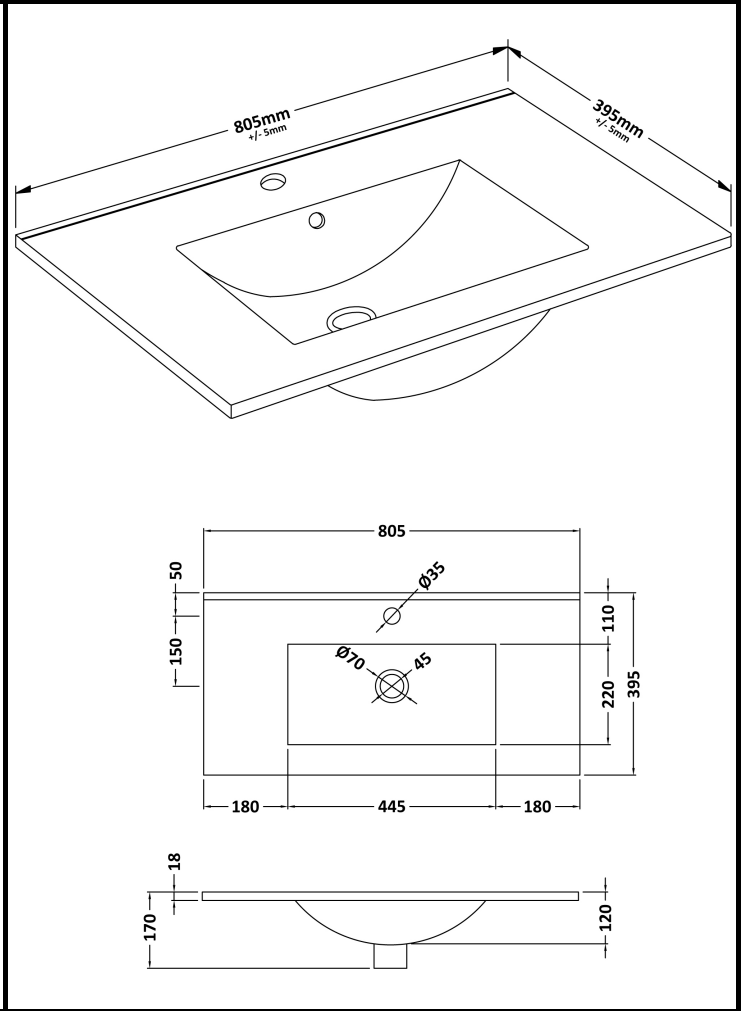

CUSTOMER DATA SHEET

DESCRIPTION: 800 Fs 2-Drawer Vanity With Basin B

CUSTOMER DATA SHEET - FURNITURE

DESCRIPTION: 800 Floor Standing 2-Drawer Basin Unit

PRODUCT DIMENSIONS

Height (mm)	Width (mm)	Depth (mm)	Nett Wgt Kg
865	800	383	38

PACKAGING DIMENSIONS

Height (mm)	Width (mm)	Depth (mm)	Gross Wgt Kg
885	820	405	38

PACKAGING DATA

Box Colour	Brown Cardboard Box		
Box Qty	1	Label Colour	White Label
Label Size	100 x 50	Label Qty	2

OUTER BOX DIMENSIONS (If Applicable)

Height (mm)	Width (mm)	Depth (mm)	Gross Wgt Kg

PRODUCT DETAILS

Country of Origin	United Kingdom			Certification	FSC	Yes	CE	N/A
Fitting Instruction	No			Colour	Grey Avola			
Constr' Method	Cam & Wood Dowel			Constr' Type	Rigid			
Cabinet Finish	MFC Textured Woodgrain			Fascia Finish	MFC Textured Woodgrain			
Cab Thickness (mm)	18			Fas Thickness (mm)	18			
Drawer Included	Yes			Drawer Type	80mm High Metal S/C Inc Galler			
No of Shelves	0			Hinge Type	Not Applicable			
Hinge Inc'	Not Applicable			Adjustable Legs	No, Not Required			
Fixings Inc'	Yes			Handle Style	Contemporary			
Handle Inc'	Yes, Supplied			Waste Shroud	Yes			
Handle Type	Strap							

CUSTOMER DATA SHEET - CERAMICS

DESCRIPTION: Basin 800mm

PRODUCT DIMENSIONS			
Height (mm)	Width (mm)	Depth (mm)	Nett Wgt Kg
170	800	390	16.9

PACKAGING DIMENSIONS			
Height (mm)	Width (mm)	Depth (mm)	Gross Wgt Kg
400	820	200	16.9