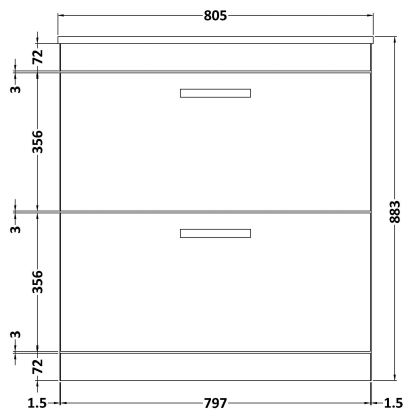

CUSTOMER DATA SHEET

DESCRIPTION: 800 Fs 2-Drawer Vanity With Basin B

CUSTOMER DATA SHEET - FURNITURE

DESCRIPTION: 800 Floor Standing 2-Drawer Basin Unit

PRODUCT DIMENSIONS

Height (mm)	Width (mm)	Depth (mm)	Nett Wgt Kg
865	800	383	38

PACKAGING DIMENSIONS

Height (mm)	Width (mm)	Depth (mm)	Gross Wgt Kg
885	820	405	38

PACKAGING DATA

Box Colour	Brown Cardboard Box		
Box Qty	1	Label Colour	White Label
Label Size	100 x 50	Label Qty	2

OUTER BOX DIMENSIONS (If Applicable)

CUSTOMER DATA SHEET - CERAMICS

DESCRIPTION: Basin 800mm

PRODUCT DIMENSIONS			
Height (mm)	Width (mm)	Depth (mm)	Nett Wgt Kg
170	800	390	16.9

PACKAGING DIMENSIONS			
Height (mm)	Width (mm)	Depth (mm)	Gross Wgt Kg
400	820	200	16.9

PACKAGING DATA			
Box Colour	Brown Cardboard Box - Printed		
Box Qty	1	Label Colour	White Label
Label Size	100 x 50	Label Qty	2

OUTER BOX DIMENSIONS (If Applicable)			
Height (mm)	Width (mm)	Depth (mm)	Gross Wgt Kg