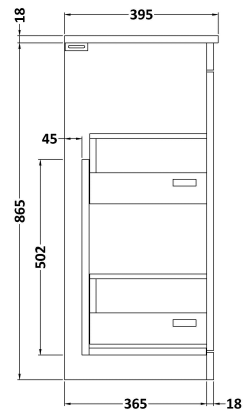

CUSTOMER DATA SHEET

DESCRIPTION: 800 Fs 2-Drawer Vanity With Basin B

CUSTOMER DATA SHEET - FURNITURE

DESCRIPTION: 800 Floor Standing 2-Drawer Basin Unit

PRODUCT DIMENSIONS

Height (mm)	Width (mm)	Depth (mm)	Nett Wgt Kg
865	800	383	38

PACKAGING DIMENSIONS

Height (mm)	Width (mm)	Depth (mm)	Gross Wgt Kg
885	820	405	38

PACKAGING DATA

Box Colour	Brown Cardboard Box		
Box Qty	1	Label Colour	White Label
Label Size	100 x 50	Label Qty	2

OUTER BOX DIMENSIONS (If Applicable)

Height (mm)	Width (mm)	Depth (mm)	Gross Wgt Kg

PRODUCT DETAILS

Country of Origin	United Kingdom			Certification	FSC	Yes	CE	N/A
Fitting Instruction	No			Colour	Grey Avola			
Constr' Method	Cam & Wood Dowel			Constr' Type	Rigid			
Cabinet Finish	MFC Textured Woodgrain			Fascia Finish	MFC Textured Woodgrain			
Cab Thickness (mm)	18			Fas Thickness (mm)	18			
Drawer Included	Yes			Drawer Type	80mm High Metal S/C Inc Galler			
No of Shelves	0			Hinge Type	Not Applicable			
Hinge Inc'	Not Applicable			Adjustable Legs	No, Not Required			
Fixings Inc'	Yes			Handle Style	Contemporary			
Handle Inc'	Yes, Supplied			Waste Shroud	Yes			
Handle Type	Strap							

CUSTOMER DATA SHEET - CERAMICS

DESCRIPTION: Basin 800mm

PRODUCT DIMENSIONS			
Height (mm)	Width (mm)	Depth (mm)	Nett Wgt Kg
170	800	390	16.9

PACKAGING DIMENSIONS			
Height (mm)	Width (mm)	Depth (mm)	Gross Wgt Kg
400	820	200	16.9